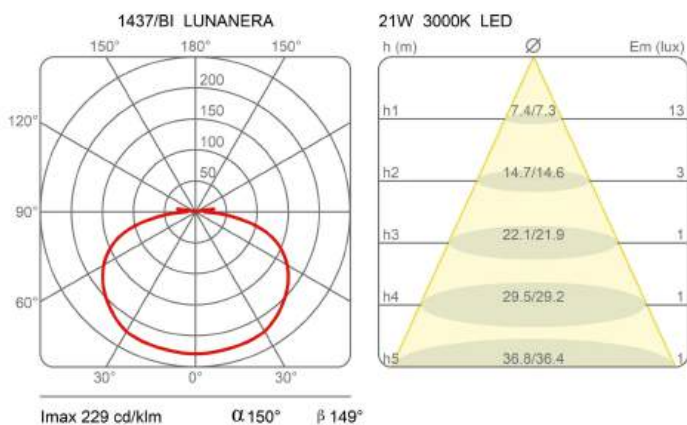

Certifications

Photometric curves