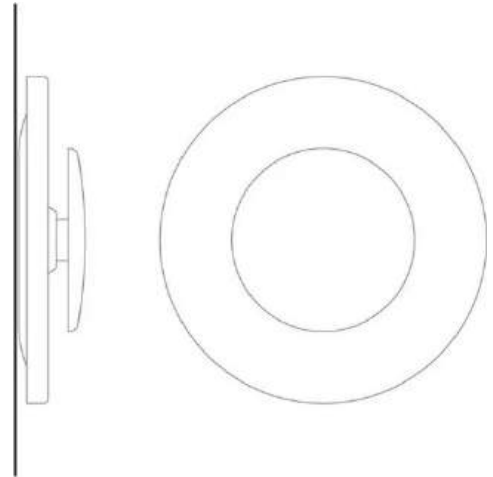

Lunanera

Marc Sadler

colors

Typology Wall Ceiling
Utilisation Indoor

230V 13 W 2079 lm

indirect light

Wall or ceiling lamp indirect light. Painted aluminium structure. LED light source integrated and electronic driver into the body lamp.

Family	Lunamera
Typology	Wall Ceiling
Utilisation	Indoor

Dimensions

Height	10 cm
Diameter	40 cm
Weight	1.7 Kg

Materials

Structure	aluminium	Diffuser	methacrylate O30
-----------	-----------	----------	------------------