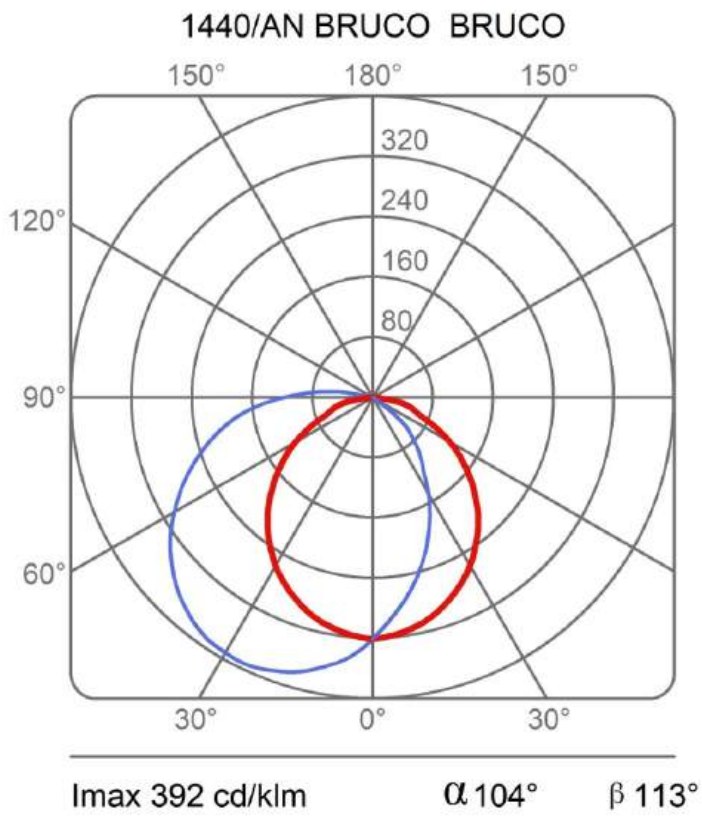

Bruco

1 head

Studio Natural

colors

Typology Wall
Utilisation External

230V 8 W 820 lm

direct light

Outdoor lamp, diffused light, aluminium die casting, painted in anthracite and corten colors.

Awards:
iF Design Award 2019

Award

Family	Bruco
Typology	Wall
Utilisation	External

Dimensions

Height	14 cm
Profondità	17,5 cm
Diameter	13 cm
Weight	1.4 Kg

Materials

Structure	aluminium	Diffuser	polycarbonate
Base	aluminium		

Voltage	230V	Watt	8 W
Non dimmable		Lumen	820 lm
		CRI	>80
		CCT	2700 K
		Energy class	

Certifications

Photometric curves

Colour variant code

1440/AN

Anthracite

1440/CO

Corten