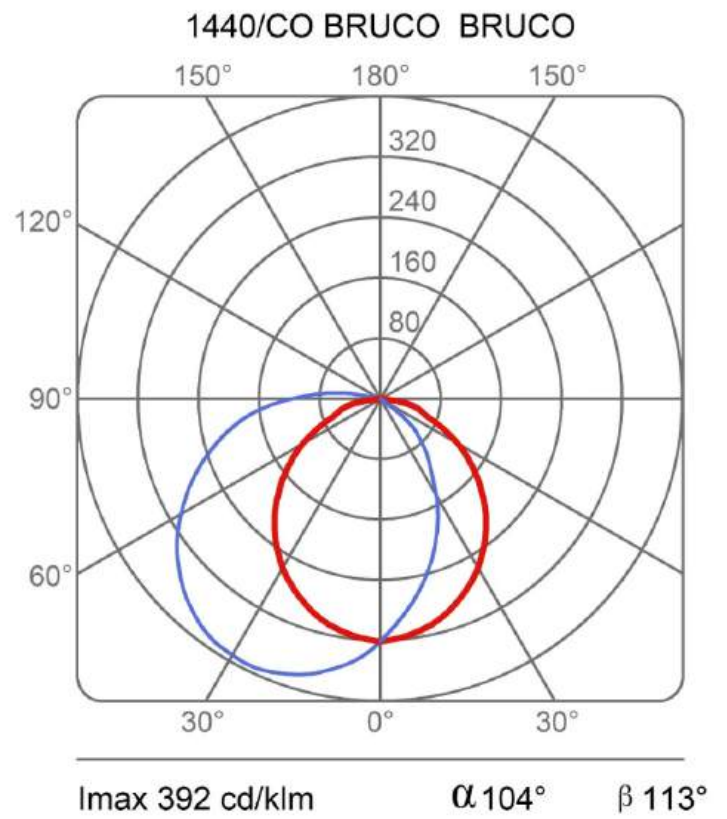

Bruco

1 head

Studio Natural

colors

Typology Wall
Utilisation External

230V 8 W 820 lm

direct light

Outdoor lamp, diffused light, aluminium die casting, painted in anthracite and corten colors.

Awards:
iF Design Award 2019

Award

Family	Bruco
Typology	Wall
Utilisation	External

Dimensions

Height	14 cm
Profondità	17,5 cm
Diameter	13 cm
Weight	1.4 Kg

Materials

Structure	aluminium	Diffuser	polycarbonate
Base	aluminium		

Voltage	230V	Watt	8 W
Non dimmable		Lumen	820 lm
		CRI	>80
		CCT	2700 K
		Energy class	

Certifications

Photometric curves

Colour variant code

1440/AN

Anthracite

1440/CO

Corten