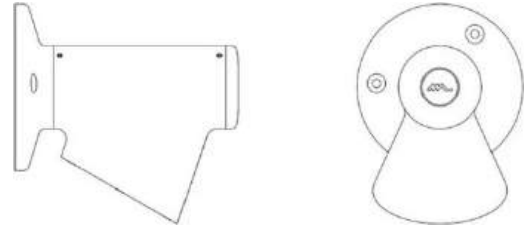

Bruco

1 head

Studio Natural

colors

Typology Wall
Utilisation External

230V 8 W 820 lm

direct light

Outdoor lamp, diffused light, aluminium die casting, painted in anthracite and corten colors.

Awards:
iF Design Award 2019

Award

Family	Bruco
Typology	Wall
Utilisation	External

Dimensions

Height	14 cm
Profondità	17,5 cm
Diameter	13 cm
Weight	1.4 Kg

Materials

Structure	aluminium	Diffuser	polycarbonate
Base	aluminium		