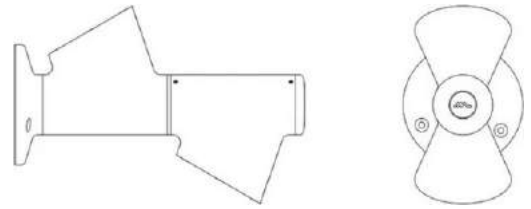

Bruco

2 heads

Studio Natural

colors

Typology Wall
Utilisation External

230V 2x 8 W 820 lm (1640lm)

direct light

Outdoor lamp, diffused light, aluminium die casting, a two heads, painted in anthracite and corten colors.

Awards:
iF Design Award 2019

Award

Family Bruco
Typology Wall
Utilisation External

Dimensions

Height 21,4 cm
Profondità 31 cm
Diameter 13 cm
Weight 2.2 Kg

Materials

Structure aluminium
Base aluminium
Diffuser polycarbonate