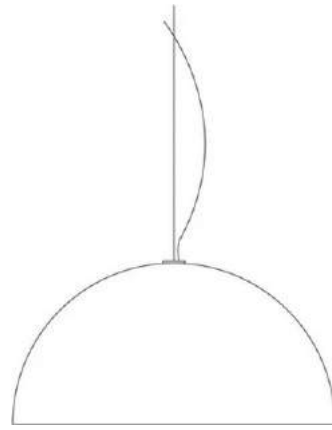

Blow

Elio Martinelli

colors

Typology Pendant
Utilisation Indoor

230V 15 W E27

diffuse light

Hanging lamp diffused light. White opal methacrylate diffuser. Detail and canopy in painted metal. For Led bulb.

Family Blow
Typology Pendant
Utilisation Indoor

Dimensions

Height 42,5 cm
Diameter 85 cm
Power supply cable length 400 cm
Weight 8 Kg

Materials

Diffuser methacrylate 050 Canopy abs

Voltage 230V
Non dimmable

Certifications

Colour variant code

1858