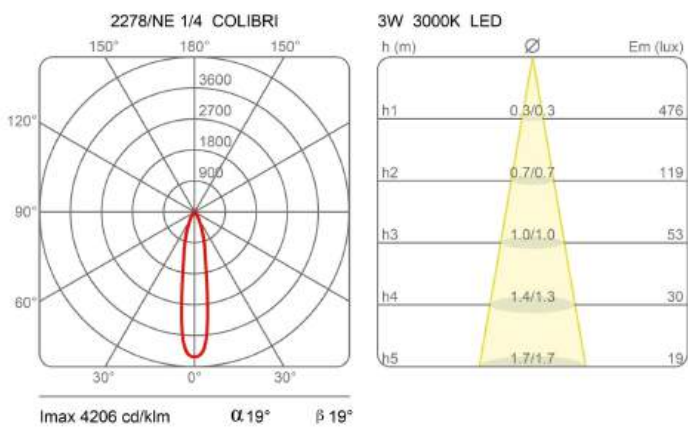

Family	Colibri
Typology	Floor
Utilisation	Indoor

**Dimensions**

Height	170 cm
Diameter	2,5 cm
Power supply cable length	50+200 cm
Weight	4.9 Kg

Materials

Structure	aluminium	Diffuser	polycarbonate
Base	iron		

Voltage	230V	4 X Watt	2.1 W
Non dimmable		Lumen	300 lm (1200 lm)
		Duration	50000 h
		CCT	3000 K
		Energy class	E

Certifications**Photometric curves**

Colour variant code

2278/NE

Black

Gallery