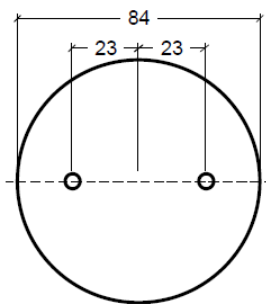

Colours

MOUNTING DIMENSIONS(WITHOUT SPIKE)

FIXTURE DIMENSIONS

tree strap:

max. 2000

DLS LIGHTING

www.dslighting.com

***DLS**
LIGHTING

ATLANTIS 75 GU10

SPECIFICATIONS

MOUNTING		GROUND
POWER	[W]	1xGU10 LED
LAMP		NOT INCLUDED
LUMINOUS FLUX*	[lm]	-
LIGHT COLOUR	[K]	-
CRI		-
BEAM ANGLE	[°]	-
AVERAGE LIFETIME	[h]	-
LUMINOUS EFFICACY	[lm/W]	-
POWER SUPPLY	[V] [A]	220-240V AC 50/60 Hz
LED-DRIVER		-
DIMMING		SEE LAMP
THROUGH-WIRING		YES (JUNCTION BOX IV)
MATERIAL		ALUMINUM
INGRESS PROTECTION		IP65
PROTECTION CLASS		I
NET WEIGHT	[kg]	1,30
GROSS WEIGHT	[kg]	1,35
COLOUR (HOUSING)		BLACK ~RAL9005
OUTLET CABLE		2,5m H05RN-F 3x0,75mm ²

LIGHT DISTRIBUTION (OSRAM LAMP) 36°

*Luminous flux values are nominal LED data at a operating temperature of 25° C

OPTIONS / OPTIONAL ACCESSORIES

MICRO JUNCTION BOX	II	BLACK
MICRO JUNCTION BOX	IV	BLACK
GROUND SPIKE		BLACK
MOUNTING BOX		BLACK
TREE STRAP		BLACK

Colours

MOUNTING DIMENSIONS(WITHOUT SPIKE)

FIXTURE DIMENSIONS

tree strap:

DLS LIGHTING

www.dslighting.com

***DLS**
LIGHTING