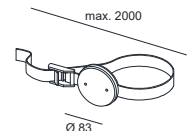

ATLANTIS 75 LED

SPECIFICATIONS

MOUNTING		GROUND
POWER	[W]	5
LAMP		built-in LED
LUMINOUS FLUX*	[lm]	755
LIGHT COLOUR	[K]	3000
CRI		>90
BEAM ANGLE	[°]	25
AVERAGE LIFETIME	[h]	L80/B50.000
LUMINOUS EFFICACY	[lm/W]	151
POWER SUPPLY	[V] [A]	220-240V AC 50/60 Hz
LED-DRIVER		INCLUDED
DIMMING		NO
THROUGH-WIRING		YES (JUNCTION BOX IV)
MATERIAL		ALUMINUM
INGRESS PROTECTION		IP68
PROTECTION CLASS		I
NET WEIGHT	[kg]	1,30
GROSS WEIGHT	[kg]	1,35
COLOUR (HOUSING)		BLACK ~RAL9005
OUTLET CABLE		2,5m H05RN-F 3x0,75mm ²

Colours

MOUNTING DIMENSIONS(WITHOUT SPIKE)

FIXTURE DIMENSIONS

tree strap:

max. 2000

DLS LIGHTING

www.dslighting.com

***DLS**
LIGHTING

ATLANTIS 75 GU10

SPECIFICATIONS

MOUNTING		GROUND
POWER	[W]	1xGU10 LED
LAMP		NOT INCLUDED
LUMINOUS FLUX*	[lm]	-
LIGHT COLOUR	[K]	-
CRI		-
BEAM ANGLE	[°]	-
AVERAGE LIFETIME	[h]	-
LUMINOUS EFFICACY	[lm/W]	-
POWER SUPPLY	[V] [A]	220-240V AC 50/60 Hz
LED-DRIVER		-
DIMMING		SEE LAMP
THROUGH-WIRING		YES (JUNCTION BOX IV)
MATERIAL		ALUMINUM
INGRESS PROTECTION		IP65
PROTECTION CLASS		I
NET WEIGHT	[kg]	1,30
GROSS WEIGHT	[kg]	1,35
COLOUR (HOUSING)		BLACK ~RAL9005
OUTLET CABLE		2,5m H05RN-F 3x0,75mm ²