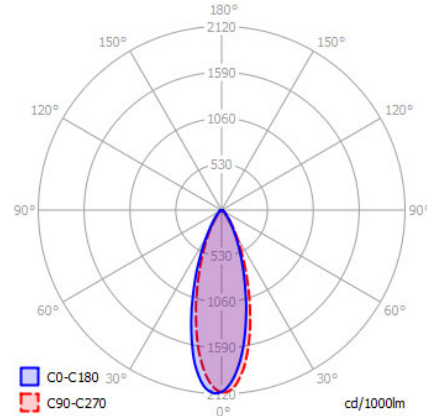

LIGHT DISTRIBUTION (OSRAM LAMP) 36°

*Luminous flux values are nominal LED data at a operating temperature of 25° C

OPTIONS / OPTIONAL ACCESSORIES

MICRO JUNCTION BOX	II	BLACK
MICRO JUNCTION BOX	IV	BLACK
GROUND SPIKE		BLACK
MOUNTING BOX		BLACK
TREE STRAP		BLACK