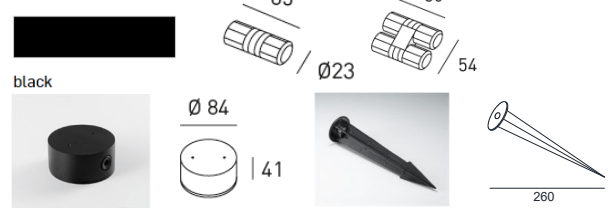

ATLANTIS 75 LED

SPECIFICATIONS

MOUNTING		GROUND
POWER	[W]	5
LAMP		built-in LED
LUMINOUS FLUX*	[lm]	755
LIGHT COLOUR	[K]	3000
CRI		>90
BEAM ANGLE	[°]	25
AVERAGE LIFETIME	[h]	L80/B50.000
LUMINOUS EFFICACY	[lm/W]	151
POWER SUPPLY	[V] [A]	220-240V AC 50/60 Hz
LED-DRIVER		INCLUDED
DIMMING		NO
THROUGH-WIRING		YES (JUNCTION BOX IV)
MATERIAL		ALUMINUM
INGRESS PROTECTION		IP68
PROTECTION CLASS		I
NET WEIGHT	[kg]	1,30
GROSS WEIGHT	[kg]	1,35
COLOUR (HOUSING)		BLACK ~RAL9005
OUTLET CABLE		2,5m H05RN-F 3x0,75mm²

LIGHT DISTRIBUTION

25°

*Luminous flux values are nominal LED data at a operating temperature of 25° C

OPTIONS / OPTIONAL ACCESSORIES

MICRO JUNCTION BOX	II	BLACK
MICRO JUNCTION BOX	IV	BLACK
GROUND SPIKE		BLACK
MOUNTING BOX		BLACK
TREE STRAP		BLACK

Colours

MOUNTING DIMENSIONS(WITHOUT SPIKE)

FIXTURE DIMENSIONS

tree strap:

max. 2000

DLS LIGHTING

www.dslighting.com

*DLS
LIGHTING