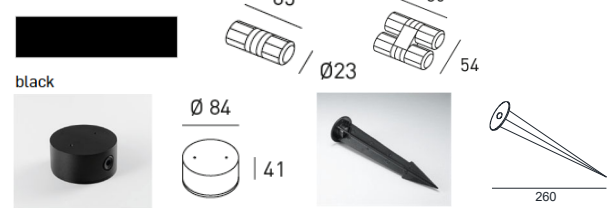

ATLANTIS 75 LED

SPECIFICATIONS

MOUNTING		GROUND
POWER	[W]	5
LAMP		built-in LED
LUMINOUS FLUX*	[lm]	755
LIGHT COLOUR	[K]	3000
CRI		>90
BEAM ANGLE	[°]	25
AVERAGE LIFETIME	[h]	L80/B50.000
LUMINOUS EFFICACY	[lm/W]	151
POWER SUPPLY	[V] [A]	220-240V AC 50/60 Hz
LED-DRIVER		INCLUDED
DIMMING		NO
THROUGH-WIRING		YES (JUNCTION BOX IV)
MATERIAL		ALUMINUM
INGRESS PROTECTION		IP68
PROTECTION CLASS		I
NET WEIGHT	[kg]	1,30
GROSS WEIGHT	[kg]	1,35
COLOUR (HOUSING)		BLACK ~RAL9005
OUTLET CABLE		2,5m H05RN-F 3x0,75mm ²

ATLANTIS 75 GU10

SPECIFICATIONS

MOUNTING		GROUND
POWER	[W]	1xGU10 LED
LAMP		NOT INCLUDED
LUMINOUS FLUX*	[lm]	-
LIGHT COLOUR	[K]	-
CRI		-
BEAM ANGLE	[°]	-
AVERAGE LIFETIME	[h]	-
LUMINOUS EFFICACY	[lm/W]	-
POWER SUPPLY	[V] [A]	220-240V AC 50/60 Hz
LED-DRIVER		-
DIMMING		SEE LAMP
THROUGH-WIRING		YES (JUNCTION BOX IV)
MATERIAL		ALUMINUM
INGRESS PROTECTION		IP65
PROTECTION CLASS		I
NET WEIGHT	[kg]	1,30
GROSS WEIGHT	[kg]	1,35
COLOUR (HOUSING)		BLACK ~RAL9005
OUTLET CABLE		2,5m H05RN-F 3x0,75mm ²

LIGHT DISTRIBUTION (OSRAM LAMP) 36°

*Luminous flux values are nominal LED data at a operating temperature of 25° C

OPTIONS / OPTIONAL ACCESSORIES

MICRO JUNCTION BOX	II	BLACK
MICRO JUNCTION BOX	IV	BLACK
GROUND SPIKE		BLACK
MOUNTING BOX		BLACK
TREE STRAP		BLACK

Colours

MOUNTING DIMENSIONS(WITHOUT SPIKE)

FIXTURE DIMENSIONS

tree strap:

DLS LIGHTING

www.dslighting.com

***DLS**
LIGHTING