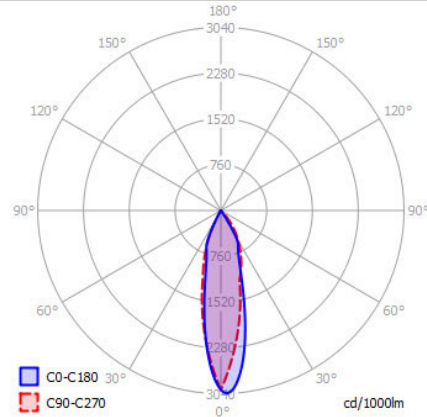

ATLANTIS 75 LED

SPECIFICATIONS

MOUNTING		GROUND
POWER	[W]	5
LAMP		built-in LED
LUMINOUS FLUX*	[lm]	755
LIGHT COLOUR	[K]	3000
CRI		>90
BEAM ANGLE	[°]	25
AVERAGE LIFETIME	[h]	L80/B50.000
LUMINOUS EFFICACY	[lm/W]	151
POWER SUPPLY	[V] [A]	220-240V AC 50/60 Hz
LED-DRIVER		INCLUDED
DIMMING		NO
THROUGH-WIRING		YES (JUNCTION BOX IV)
MATERIAL		ALUMINUM
INGRESS PROTECTION		IP68
PROTECTION CLASS		I
NET WEIGHT	[kg]	1,30
GROSS WEIGHT	[kg]	1,35
COLOUR (HOUSING)		BLACK ~RAL9005
OUTLET CABLE		2,5m H05RN-F 3x0,75mm ²

LIGHT DISTRIBUTION

25°

*Luminous flux values are nominal LED data at a operating temperature of 25° C

OPTIONS / OPTIONAL ACCESSORIES

MICRO JUNCTION BOX	II	BLACK
MICRO JUNCTION BOX	IV	BLACK
GROUND SPIKE		BLACK
MOUNTING BOX		BLACK
TREE STRAP		BLACK

ATLANTIS 75 GU10

SPECIFICATIONS

MOUNTING		GROUND
POWER	[W]	1xGU10 LED
LAMP		NOT INCLUDED
LUMINOUS FLUX*	[lm]	-
LIGHT COLOUR	[K]	-
CRI		-
BEAM ANGLE	[°]	-
AVERAGE LIFETIME	[h]	-
LUMINOUS EFFICACY	[lm/W]	-
POWER SUPPLY	[V] [A]	220-240V AC 50/60 Hz
LED-DRIVER		-
DIMMING		SEE LAMP
THROUGH-WIRING		YES (JUNCTION BOX IV)
MATERIAL		ALUMINUM
INGRESS PROTECTION		IP65
PROTECTION CLASS		I
NET WEIGHT	[kg]	1,30
GROSS WEIGHT	[kg]	1,35
COLOUR (HOUSING)		BLACK ~RAL9005
OUTLET CABLE		2,5m H05RN-F 3x0,75mm ²