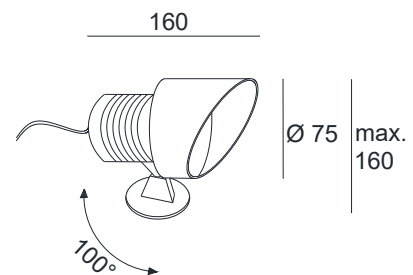

ATLANTIS 75 LED

SPECIFICATIONS

MOUNTING		GROUND
POWER	[W]	5
LAMP		built-in LED
LUMINOUS FLUX*	[lm]	755
LIGHT COLOUR	[K]	3000
CRI		>90
BEAM ANGLE	[°]	25
AVERAGE LIFETIME	[h]	L80/B50.000
LUMINOUS EFFICACY	[lm/W]	151
POWER SUPPLY	[V] [A]	220-240V AC 50/60 Hz
LED-DRIVER		INCLUDED
DIMMING		NO
THROUGH-WIRING		YES (JUNCTION BOX IV)
MATERIAL		ALUMINUM
INGRESS PROTECTION		IP68
PROTECTION CLASS		I
NET WEIGHT	[kg]	1,30
GROSS WEIGHT	[kg]	1,35
COLOUR (HOUSING)		BLACK ~RAL9005
OUTLET CABLE		2,5m H05RN-F 3x0,75mm ²

ATLANTIS 75 GU10

SPECIFICATIONS

MOUNTING		GROUND
POWER	[W]	1xGU10 LED
LAMP		NOT INCLUDED
LUMINOUS FLUX*	[lm]	-
LIGHT COLOUR	[K]	-
CRI		-
BEAM ANGLE	[°]	-
AVERAGE LIFETIME	[h]	-
LUMINOUS EFFICACY	[lm/W]	-
POWER SUPPLY	[V] [A]	220-240V AC 50/60 Hz
LED-DRIVER		-
DIMMING		SEE LAMP
THROUGH-WIRING		YES (JUNCTION BOX IV)
MATERIAL		ALUMINUM
INGRESS PROTECTION		IP65
PROTECTION CLASS		I
NET WEIGHT	[kg]	1,30
GROSS WEIGHT	[kg]	1,35
COLOUR (HOUSING)		BLACK ~RAL9005
OUTLET CABLE		2,5m H05RN-F 3x0,75mm ²

LIGHT DISTRIBUTION (OSRAM LAMP) 36°

*Luminous flux values are nominal LED data at a operating temperature of 25° C

OPTIONS / OPTIONAL ACCESSORIES

MICRO JUNCTION BOX	II	BLACK
MICRO JUNCTION BOX	IV	BLACK
GROUND SPIKE		BLACK
MOUNTING BOX		BLACK
TREE STRAP		BLACK

Colours

MOUNTING DIMENSIONS(WITHOUT SPIKE)

FIXTURE DIMENSIONS

tree strap:

DLS LIGHTING

www.dslighting.com

***DLS**
LIGHTING