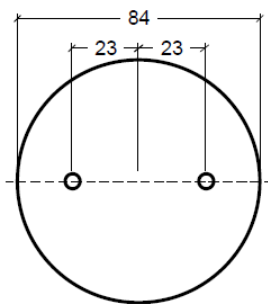

ATLANTIS 75 LED

SPECIFICATIONS

MOUNTING		GROUND
POWER	[W]	5
LAMP		built-in LED
LUMINOUS FLUX*	[lm]	755
LIGHT COLOUR	[K]	3000
CRI		>90
BEAM ANGLE	[°]	25
AVERAGE LIFETIME	[h]	L80/B50.000
LUMINOUS EFFICACY	[lm/W]	151
POWER SUPPLY	[V] [A]	220-240V AC 50/60 Hz
LED-DRIVER		INCLUDED
DIMMING		NO
THROUGH-WIRING		YES (JUNCTION BOX IV)
MATERIAL		ALUMINUM
INGRESS PROTECTION		IP68
PROTECTION CLASS		I
NET WEIGHT	[kg]	1,30
GROSS WEIGHT	[kg]	1,35
COLOUR (HOUSING)		BLACK ~RAL9005
OUTLET CABLE		2,5m H05RN-F 3x0,75mm ²

LIGHT DISTRIBUTION

25°

*Luminous flux values are nominal LED data at a operating temperature of 25° C

OPTIONS / OPTIONAL ACCESSORIES

MICRO JUNCTION BOX	II	BLACK
MICRO JUNCTION BOX	IV	BLACK
GROUND SPIKE		BLACK
MOUNTING BOX		BLACK
TREE STRAP		BLACK

Colours

MOUNTING DIMENSIONS(WITHOUT SPIKE)

FIXTURE DIMENSIONS

tree strap:

max. 2000

DLS LIGHTING

www.dslighting.com

***DLS**
LIGHTING