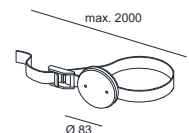

ATLANTIS 75 LED

SPECIFICATIONS

MOUNTING		GROUND
POWER	[W]	5
LAMP		built-in LED
LUMINOUS FLUX*	[lm]	755
LIGHT COLOUR	[K]	3000
CRI		>90
BEAM ANGLE	[°]	25
AVERAGE LIFETIME	[h]	L80/B50.000
LUMINOUS EFFICACY	[lm/W]	151
POWER SUPPLY	[V] [A]	220-240V AC 50/60 Hz
LED-DRIVER		INCLUDED
DIMMING		NO
THROUGH-WIRING		YES (JUNCTION BOX IV)
MATERIAL		ALUMINUM
INGRESS PROTECTION		IP68
PROTECTION CLASS		I
NET WEIGHT	[kg]	1,30
GROSS WEIGHT	[kg]	1,35
COLOUR (HOUSING)		BLACK ~RAL9005
OUTLET CABLE		2,5m H05RN-F 3x0,75mm ²

Colours

MOUNTING DIMENSIONS(WITHOUT SPIKE)

FIXTURE DIMENSIONS

tree strap:

max. 2000

DLS LIGHTING

www.dslighting.com

***DLS**
LIGHTING

ATLANTIS 75 GU10

SPECIFICATIONS

MOUNTING		GROUND
POWER	[W]	1xGU10 LED
LAMP		NOT INCLUDED
LUMINOUS FLUX*	[lm]	-
LIGHT COLOUR	[K]	-
CRI		-
BEAM ANGLE	[°]	-
AVERAGE LIFETIME	[h]	-
LUMINOUS EFFICACY	[lm/W]	-
POWER SUPPLY	[V] [A]	220-240V AC 50/60 Hz
LED-DRIVER		-
DIMMING		SEE LAMP
THROUGH-WIRING		YES (JUNCTION BOX IV)
MATERIAL		ALUMINUM
INGRESS PROTECTION		IP65
PROTECTION CLASS		I
NET WEIGHT	[kg]	1,30
GROSS WEIGHT	[kg]	1,35
COLOUR (HOUSING)		BLACK ~RAL9005
OUTLET CABLE		2,5m H05RN-F 3x0,75mm ²

Colours

MOUNTING DIMENSIONS(WITHOUT SPIKE)

FIXTURE DIMENSIONS

tree strap:

DLS LIGHTING

www.dslighting.com

***DLS**
LIGHTING