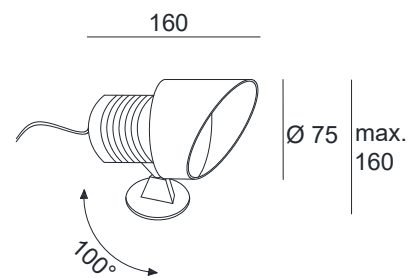

ATLANTIS 75 LED

SPECIFICATIONS

MOUNTING		GROUND
POWER	[W]	5
LAMP		built-in LED
LUMINOUS FLUX*	[lm]	755
LIGHT COLOUR	[K]	3000
CRI		>90
BEAM ANGLE	[°]	25
AVERAGE LIFETIME	[h]	L80/B50.000
LUMINOUS EFFICACY	[lm/W]	151
POWER SUPPLY	[V] [A]	220-240V AC 50/60 Hz
LED-DRIVER		INCLUDED
DIMMING		NO
THROUGH-WIRING		YES (JUNCTION BOX IV)
MATERIAL		ALUMINUM
INGRESS PROTECTION		IP68
PROTECTION CLASS		I
NET WEIGHT	[kg]	1,30
GROSS WEIGHT	[kg]	1,35
COLOUR (HOUSING)		BLACK ~RAL9005
OUTLET CABLE		2,5m H05RN-F 3x0,75mm ²

LIGHT DISTRIBUTION

25°

*Luminous flux values are nominal LED data at a operating temperature of 25° C

OPTIONS / OPTIONAL ACCESSORIES

MICRO JUNCTION BOX	II	BLACK
MICRO JUNCTION BOX	IV	BLACK
GROUND SPIKE		BLACK
MOUNTING BOX		BLACK
TREE STRAP		BLACK

Colours

MOUNTING DIMENSIONS(WITHOUT SPIKE)

FIXTURE DIMENSIONS

tree strap:

max. 2000

DLS LIGHTING

www.dslighting.com

***DLS**
LIGHTING

ATLANTIS 75 GU10

SPECIFICATIONS

MOUNTING		GROUND
POWER	[W]	1xGU10 LED
LAMP		NOT INCLUDED
LUMINOUS FLUX*	[lm]	-
LIGHT COLOUR	[K]	-
CRI		-
BEAM ANGLE	[°]	-
AVERAGE LIFETIME	[h]	-
LUMINOUS EFFICACY	[lm/W]	-
POWER SUPPLY	[V] [A]	220-240V AC 50/60 Hz
LED-DRIVER		-
DIMMING		SEE LAMP
THROUGH-WIRING		YES (JUNCTION BOX IV)
MATERIAL		ALUMINUM
INGRESS PROTECTION		IP65
PROTECTION CLASS		I
NET WEIGHT	[kg]	1,30
GROSS WEIGHT	[kg]	1,35
COLOUR (HOUSING)		BLACK ~RAL9005
OUTLET CABLE		2,5m H05RN-F 3x0,75mm ²