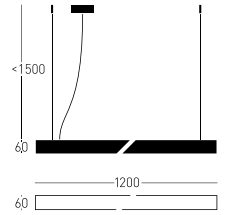

POWER SUPPLY

230V 50Hz

Series Accent Z

SUSPENDED

The system solutions allow combining various types of lighting. A juxtaposition of subtle diffused light with a focused beam enables creating a unique and aesthetically pleasing interior. Accent System does not only mean subtle design but also a possibility of creating exceptional lighting shapes.

A system of luminaires designed for residential interiors, office spaces, restaurants, and retail outlets.

TO DOWNLOAD:

[Bryły 3D Accent Z](#)

[Declaration of Conformity Accent Z](#)

[Accent Z 60 Manuals](#)

[Accent Z 90 Manuals](#)

[Accent Z 120 Manuals](#)

[Accent Z 150 Manuals](#)