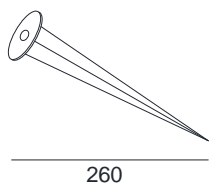

ATLANTIS 75/95 - Accessories

technical details

Ground spike:

Mounting box:

Ø 84

Junction box IP68:

description

Ground spike,

made of aluminium, for ground installation

Mounting box,

made of aluminium, for wall/floor installation

Micro junction box,

IP68 for cable from 6,5 to 12mm, 3-pin with terminal,
WxHxD: 95x44x25 mm