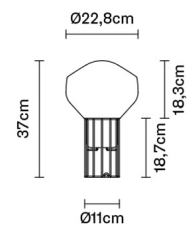

AÉROSTAT

F27B0141

Guillaume Delvigne

Description

Table lamp with shiny white blown glass diffuser and copper-plated metal structure.

Dimensions

Voltage

220-240V

Socket

1xE14

Material

Glass - Metal

Light source and alternative bulbs

cod. A10111C01

E14 1x5W - LED
Max Watt. 46W

Available diffuser colours

Terra

Weight Lamp

Net: 1.81 kg

Packaging

Gross weight: 2.27 kg
Volume: 0.027 m³
Number of boxes: 1

Specs

IP20