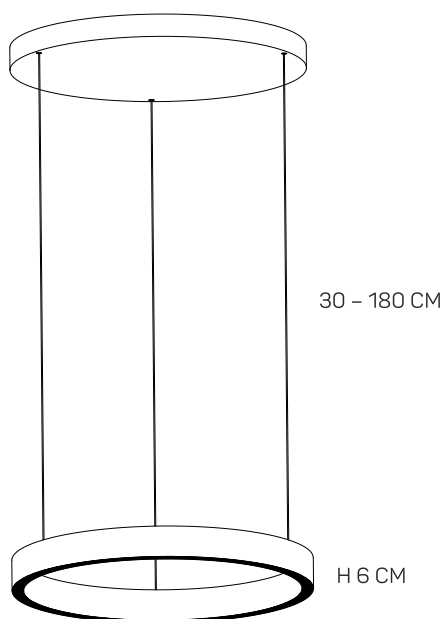

# ARCELLA LARGE SOSPENSION

LOOM<sup>®</sup>  
DESIGN

UPLIGHT  
SILICONE  
RING

DOWN-LIGHT  
LENSES

Ø 60 CM

30 - 180 CM

H 6 CM

## ARCELLA LARGE SOSPENSION

COLOR CANOPY: WHITE

COLOR BODY: VINTAGE BRONZE

LED 60 W

RA 90+

2700 K

IP20

DOWNLIGHT: 909,4 LUMEN

UPLIGHT: 1455 LUMEN

BUILD IN DRIVER 220/240V

DIMMING:

TOUCHLESS DIMMING BY MOTION GESTURE.

UP AND DOWNWARDS LIGHTING IS CONTROLLED  
INDEPENDENTLY.

HEIGHT ADJUSTMENT:

FREE LIFTING STRUCTURE FROM 30 - 180 CM.

SIZE:

Ø 60 CM - HEIGHT 6 CM - WIDTH 2,3 CM