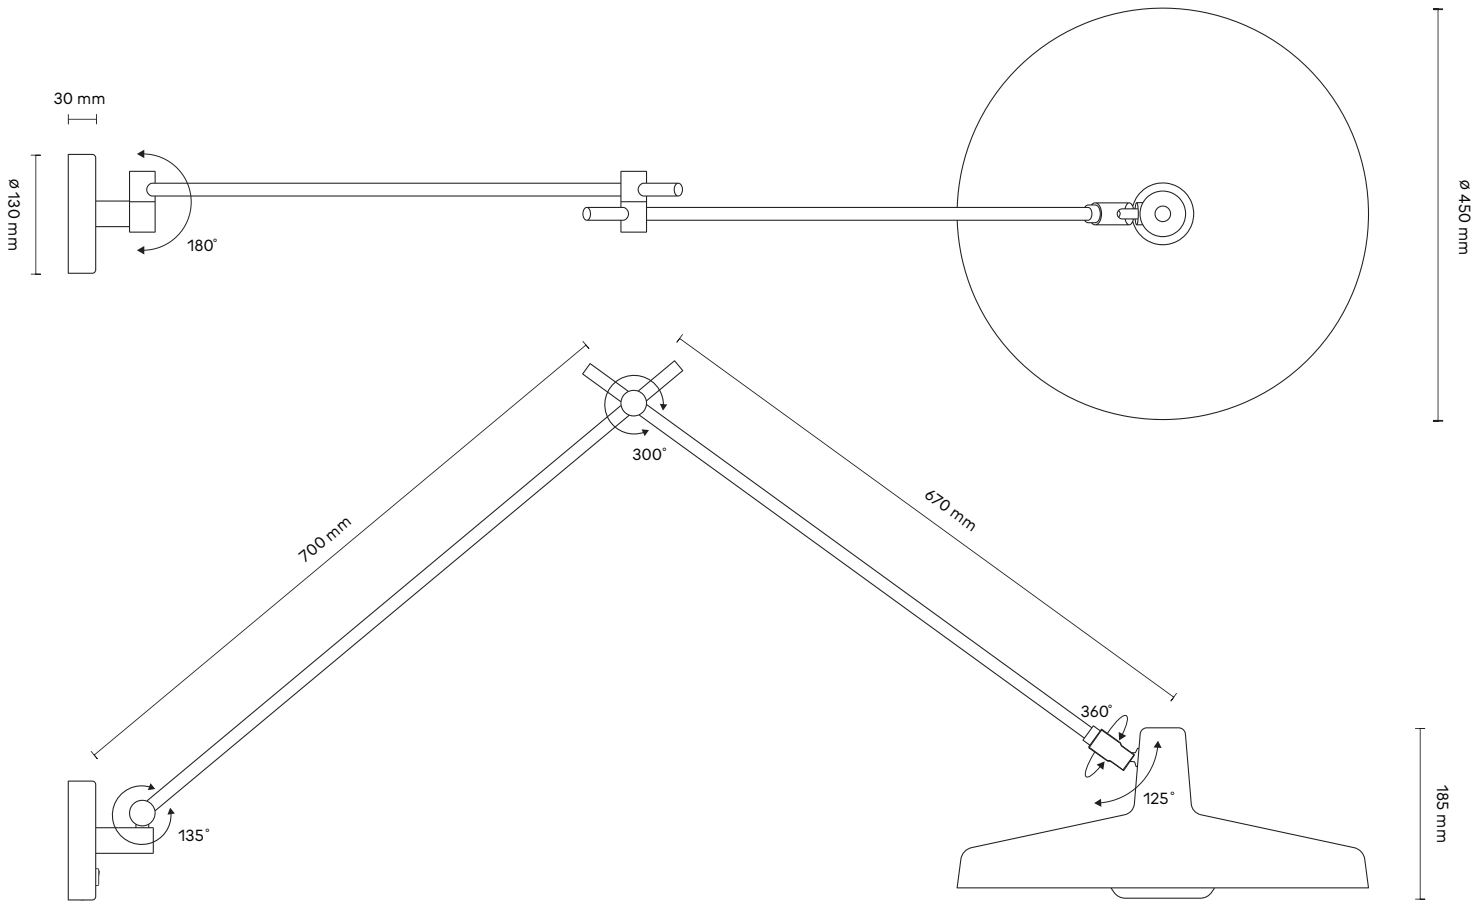

Arigato Wall Lamp 45

Product Fact Sheet

Code / Colour:

AR-W-45 / Black / RAL 9005 / ●
 AR-W-45w / White / RAL 9016 / ○

Characteristics:

- Movable lampshade and arms
- Undershade diffuser
- On/Off switch on the lamp base
- Indoor use

Material:

Steel, Aluminium

Installation:

Hardwiring / Plug-in

Cord:

Removable cord included, 2500 mm

Bulb:

Not included; max Ø65 mm, H115 mm

Light Source:

E27, max 70W

Ratings:

220–230 V; 50 Hz; IP 20; class I

Certificates:

CE | 874/2012 |

Packaging:

Width 1030 mm
 Depth 550 mm
 Height 400 mm
 Weight 8.3 kg

Ø 115 mm