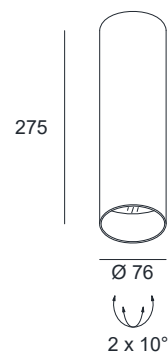

BALI

SPECIFICATIONS

MOUNTING		CEILING
POWER	[W]	1xGU10 LED
LAMP		NOT INCLUDED
LUMINOUS FLUX*	[lm]	-
LIGHT COLOUR	[K]	-
CRI		-
BEAM ANGLE	[°]	-
AVERAGE LIFETIME	[h]	-
LUMINOUS EFFICACY	[lm/W]	-
POWER SUPPLY	[V] [A]	220-240V AC 50/60 Hz
LED-DRIVER		-
DIMMING		SEE LAMP
THROUGH-WIRING		NO
MATERIAL		ALUMINUM
INGRESS PROTECTION		IP20
PROTECTION CLASS		I
NET WEIGHT	[kg]	0,68
GROSS WEIGHT	[kg]	0,70
COLOUR (HOUSING)		WHITE ~RAL9010
COLOUR (HOUSING)		BLACK ~RAL9004

LIGHT DISTRIBUTION (OSRAM LAMP)

36°

*Luminous flux values are nominal LED data at a operating temperature of 25° C

OPTIONS / OPTIONAL ACCESSORIES

ANTI GLARE RING GOLD

Colours

white/black

white/gold

black/black

black/gold

MOUNTING DIMENSIONS

FIXTURE DIMENSIONS

DLS LIGHTING

www.dslighting.com

***DLS**
LIGHTING