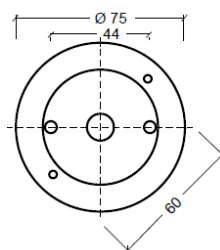

MOUNTING DIMENSIONS