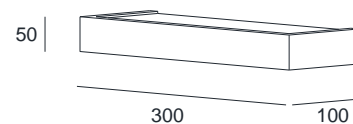

BRICK 30 LED

SPECIFICATIONS

MOUNTING		WALL
POWER	[W]	18
LAMP		built-in LED
LUMINOUS FLUX*	[lm]	2160
LIGHT COLOUR	[K]	2700
CRI		>90
BEAM ANGLE	[°]	-
AVERAGE LIFETIME	[h]	L80/B50.000
LUMINOUS EFFICACY	[lm/W]	106
POWER SUPPLY	[V] [A]	220-240V AC 50/60 Hz
LED-DRIVER		INCLUDED
DIMMING		PHASE DIM
THROUGH-WIRING		NO
MATERIAL		ALUMINUM
INGRESS PROTECTION		IP20
PROTECTION CLASS		I
NET WEIGHT	[kg]	1,89
GROSS WEIGHT	[kg]	1,95
COLOUR (HOUSING)		WHITE ~RAL9003
COLOUR (HOUSING)		CHROME

LIGHT DISTRIBUTION

*Luminous flux values are nominal LED data at a operating temperature of 25° C

OPTIONS / OPTIONAL ACCESSORIES

Colours

MOUNTING DIMENSIONS (DRILLING TEMPLATE)

FIXTURE DIMENSIONS

DLS LIGHTING

www.dslighting.com

***DLS**
LIGHTING

BRICK 30 G9

SPECIFICATIONS

MOUNTING		WALL
POWER	[W]	3xG9 LED
LAMP		NOT INCLUDED
LUMINOUS FLUX*	[lm]	-
LIGHT COLOUR	[K]	-
CRI		-
BEAM ANGLE	[°]	-
AVERAGE LIFETIME	[h]	-
LUMINOUS EFFICACY	[lm/W]	-
POWER SUPPLY	[V] [A]	220-240V AC 50/60 Hz
LED-DRIVER		-
DIMMING		SEE LAMP
THROUGH-WIRING		NO
MATERIAL		ALUMINUM
INGRESS PROTECTION		IP20
PROTECTION CLASS		I
NET WEIGHT	[kg]	1,60
GROSS WEIGHT	[kg]	1,65
COLOUR (HOUSING)		WHITE ~RAL9003
COLOUR (HOUSING)		GREY ~RAL9006
COLOUR (HOUSING)		CHROME