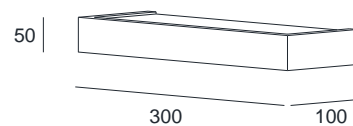

BRICK 30 LED

SPECIFICATIONS

MOUNTING		WALL
POWER	[W]	18
LAMP		built-in LED
LUMINOUS FLUX*	[lm]	2160
LIGHT COLOUR	[K]	2700
CRI		>90
BEAM ANGLE	[°]	-
AVERAGE LIFETIME	[h]	L80/B50.000
LUMINOUS EFFICACY	[lm/W]	106
POWER SUPPLY	[V] [A]	220-240V AC 50/60 Hz
LED-DRIVER		INCLUDED
DIMMING		PHASE DIM
THROUGH-WIRING		NO
MATERIAL		ALUMINUM
INGRESS PROTECTION		IP20
PROTECTION CLASS		I
NET WEIGHT	[kg]	1,89
GROSS WEIGHT	[kg]	1,95
COLOUR (HOUSING)		WHITE ~RAL9003
COLOUR (HOUSING)		CHROME

LIGHT DISTRIBUTION

*Luminous flux values are nominal LED data at a operating temperature of 25° C

OPTIONS / OPTIONAL ACCESSORIES

Colours

MOUNTING DIMENSIONS (DRILLING TEMPLATE)

FIXTURE DIMENSIONS

DLS LIGHTING

LIGHT DISTRIBUTION

*Luminous flux values are nominal LED data at a operating temperature of 25° C

OPTIONS / OPTIONAL ACCESSORIES

Colours

MOUNTING DIMENSIONS

FIXTURE DIMENSIONS

DLS LIGHTING

www.dslighting.com