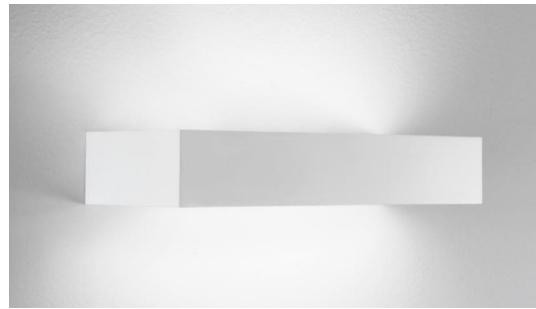

BRICK 30 LED

SPECIFICATIONS

MOUNTING		WALL
POWER	[W]	18
LAMP		built-in LED
LUMINOUS FLUX*	[lm]	2160
LIGHT COLOUR	[K]	2700
CRI		>90
BEAM ANGLE	[°]	-
AVERAGE LIFETIME	[h]	L80/B50.000
LUMINOUS EFFICACY	[lm/W]	106
POWER SUPPLY	[V] [A]	220-240V AC 50/60 Hz
LED-DRIVER		INCLUDED
DIMMING		PHASE DIM
THROUGH-WIRING		NO
MATERIAL		ALUMINUM
INGRESS PROTECTION		IP20
PROTECTION CLASS		I
NET WEIGHT	[kg]	1,89
GROSS WEIGHT	[kg]	1,95
COLOUR (HOUSING)		WHITE ~RAL9003
COLOUR (HOUSING)		CHROME

LIGHT DISTRIBUTION

*Luminous flux values are nominal LED data at a operating temperature of 25° C

OPTIONS / OPTIONAL ACCESSORIES

Colours

MOUNTING DIMENSIONS (DRILLING TEMPLATE)

FIXTURE DIMENSIONS

DLS LIGHTING