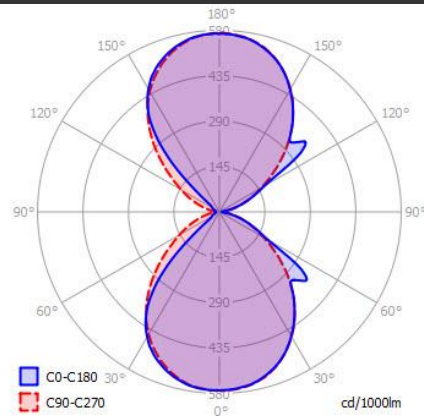

BRICK 30 LED

SPECIFICATIONS

MOUNTING		WALL
POWER	[W]	18
LAMP		built-in LED
LUMINOUS FLUX*	[lm]	2160
LIGHT COLOUR	[K]	2700
CRI		>90
BEAM ANGLE	[°]	-
AVERAGE LIFETIME	[h]	L80/B50.000
LUMINOUS EFFICACY	[lm/W]	106
POWER SUPPLY	[V] [A]	220-240V AC 50/60 Hz
LED-DRIVER		INCLUDED
DIMMING		PHASE DIM
THROUGH-WIRING		NO
MATERIAL		ALUMINUM
INGRESS PROTECTION		IP20
PROTECTION CLASS		I
NET WEIGHT	[kg]	1,89
GROSS WEIGHT	[kg]	1,95
COLOUR (HOUSING)		WHITE ~RAL9003
COLOUR (HOUSING)		CHROME

LIGHT DISTRIBUTION

*Luminous flux values are nominal LED data at a operating temperature of 25° C

OPTIONS / OPTIONAL ACCESSORIES

Colours

MOUNTING DIMENSIONS (DRILLING TEMPLATE)

FIXTURE DIMENSIONS

DLS LIGHTING

www.dslighting.com

***DLS**
LIGHTING

BRICK 30 G9

SPECIFICATIONS

MOUNTING		WALL
POWER	[W]	3xG9 LED
LAMP		NOT INCLUDED
LUMINOUS FLUX*	[lm]	-
LIGHT COLOUR	[K]	-
CRI		-
BEAM ANGLE	[°]	-
AVERAGE LIFETIME	[h]	-
LUMINOUS EFFICACY	[lm/W]	-
POWER SUPPLY	[V] [A]	220-240V AC 50/60 Hz
LED-DRIVER		-
DIMMING		SEE LAMP
THROUGH-WIRING		NO
MATERIAL		ALUMINUM
INGRESS PROTECTION		IP20
PROTECTION CLASS		I
NET WEIGHT	[kg]	1,60
GROSS WEIGHT	[kg]	1,65
COLOUR (HOUSING)		WHITE ~RAL9003
COLOUR (HOUSING)		GREY ~RAL9006
COLOUR (HOUSING)		CHROME

LIGHT DISTRIBUTION

*Luminous flux values are nominal LED data at a operating temperature of 25° C

OPTIONS / OPTIONAL ACCESSORIES

Colours

MOUNTING DIMENSIONS

FIXTURE DIMENSIONS

DLS LIGHTING

www.dslighting.com