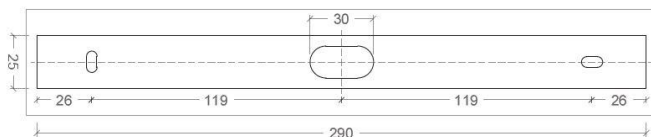

BRICK 30 LED

SPECIFICATIONS

MOUNTING		WALL
POWER	[W]	18
LAMP		built-in LED
LUMINOUS FLUX*	[lm]	2160
LIGHT COLOUR	[K]	2700
CRI		>90
BEAM ANGLE	[°]	-
AVERAGE LIFETIME	[h]	L80/B50.000
LUMINOUS EFFICACY	[lm/W]	106
POWER SUPPLY	[V] [A]	220-240V AC 50/60 Hz
LED-DRIVER		INCLUDED
DIMMING		PHASE DIM
THROUGH-WIRING		NO
MATERIAL		ALUMINUM
INGRESS PROTECTION		IP20
PROTECTION CLASS		I
NET WEIGHT	[kg]	1,89
GROSS WEIGHT	[kg]	1,95
COLOUR (HOUSING)		WHITE ~RAL9003
COLOUR (HOUSING)		CHROME

LIGHT DISTRIBUTION

*Luminous flux values are nominal LED data at a operating temperature of 25° C

OPTIONS / OPTIONAL ACCESSORIES

Colours

MOUNTING DIMENSIONS (DRILLING TEMPLATE)

FIXTURE DIMENSIONS

DLS LIGHTING

www.dslighting.com

***DLS**
LIGHTING

BRICK 30 G9

SPECIFICATIONS

MOUNTING		WALL
POWER	[W]	3xG9 LED
LAMP		NOT INCLUDED
LUMINOUS FLUX*	[lm]	-
LIGHT COLOUR	[K]	-
CRI		-
BEAM ANGLE	[°]	-
AVERAGE LIFETIME	[h]	-
LUMINOUS EFFICACY	[lm/W]	-
POWER SUPPLY	[V] [A]	220-240V AC 50/60 Hz
LED-DRIVER		-
DIMMING		SEE LAMP
THROUGH-WIRING		NO
MATERIAL		ALUMINUM
INGRESS PROTECTION		IP20
PROTECTION CLASS		I
NET WEIGHT	[kg]	1,60
GROSS WEIGHT	[kg]	1,65
COLOUR (HOUSING)		WHITE ~RAL9003
COLOUR (HOUSING)		GREY ~RAL9006
COLOUR (HOUSING)		CHROME

LIGHT DISTRIBUTION

*Luminous flux values are nominal LED data at a operating temperature of 25° C

OPTIONS / OPTIONAL ACCESSORIES

Colours

MOUNTING DIMENSIONS

FIXTURE DIMENSIONS

DLS LIGHTING

www.dslighting.com