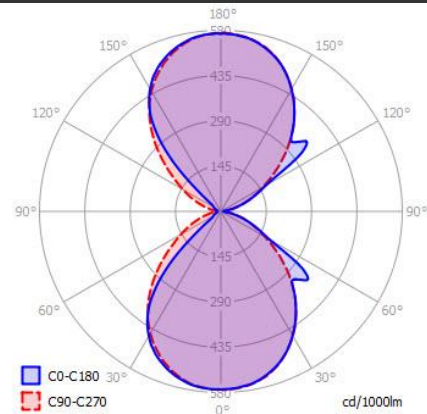

BRICK 30 LED

SPECIFICATIONS

MOUNTING		WALL
POWER	[W]	18
LAMP		built-in LED
LUMINOUS FLUX*	[lm]	2160
LIGHT COLOUR	[K]	2700
CRI		>90
BEAM ANGLE	[°]	-
AVERAGE LIFETIME	[h]	L80/B50.000
LUMINOUS EFFICACY	[lm/W]	106
POWER SUPPLY	[V] [A]	220-240V AC 50/60 Hz
LED-DRIVER		INCLUDED
DIMMING		PHASE DIM
THROUGH-WIRING		NO
MATERIAL		ALUMINUM
INGRESS PROTECTION		IP20
PROTECTION CLASS		I
NET WEIGHT	[kg]	1,89
GROSS WEIGHT	[kg]	1,95
COLOUR (HOUSING)		WHITE ~RAL9003
COLOUR (HOUSING)		CHROME

LIGHT DISTRIBUTION

*Luminous flux values are nominal LED data at a operating temperature of 25° C

OPTIONS / OPTIONAL ACCESSORIES

Colours

MOUNTING DIMENSIONS (DRILLING TEMPLATE)

FIXTURE DIMENSIONS

DLS LIGHTING

www.dslighting.com

***DLS**
LIGHTING

BRICK 30 G9

SPECIFICATIONS

MOUNTING		WALL
POWER	[W]	3xG9 LED
LAMP		NOT INCLUDED
LUMINOUS FLUX*	[lm]	-
LIGHT COLOUR	[K]	-
CRI		-
BEAM ANGLE	[°]	-
AVERAGE LIFETIME	[h]	-
LUMINOUS EFFICACY	[lm/W]	-
POWER SUPPLY	[V] [A]	220-240V AC 50/60 Hz
LED-DRIVER		-
DIMMING		SEE LAMP
THROUGH-WIRING		NO
MATERIAL		ALUMINUM
INGRESS PROTECTION		IP20
PROTECTION CLASS		I
NET WEIGHT	[kg]	1,60
GROSS WEIGHT	[kg]	1,65
COLOUR (HOUSING)		WHITE ~RAL9003
COLOUR (HOUSING)		GREY ~RAL9006
COLOUR (HOUSING)		CHROME

LIGHT DISTRIBUTION

*Luminous flux values are nominal LED data at a operating temperature of 25° C

OPTIONS / OPTIONAL ACCESSORIES

Colours

MOUNTING DIMENSIONS

FIXTURE DIMENSIONS

DLS LIGHTING

www.dslighting.com