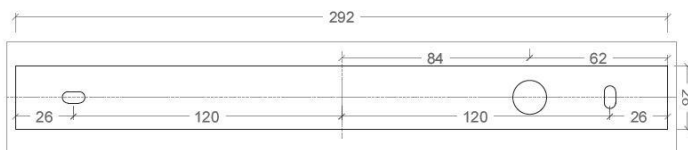

BRICK 30 LED

SPECIFICATIONS

MOUNTING		WALL
POWER	[W]	18
LAMP		built-in LED
LUMINOUS FLUX*	[lm]	2160
LIGHT COLOUR	[K]	2700
CRI		>90
BEAM ANGLE	[°]	-
AVERAGE LIFETIME	[h]	L80/B50.000
LUMINOUS EFFICACY	[lm/W]	106
POWER SUPPLY	[V] [A]	220-240V AC 50/60 Hz
LED-DRIVER		INCLUDED
DIMMING		PHASE DIM
THROUGH-WIRING		NO
MATERIAL		ALUMINUM
INGRESS PROTECTION		IP20
PROTECTION CLASS		I
NET WEIGHT	[kg]	1,89
GROSS WEIGHT	[kg]	1,95
COLOUR (HOUSING)		WHITE ~RAL9003
COLOUR (HOUSING)		CHROME

LIGHT DISTRIBUTION

*Luminous flux values are nominal LED data at a operating temperature of 25° C

OPTIONS / OPTIONAL ACCESSORIES

Colours

MOUNTING DIMENSIONS (DRILLING TEMPLATE)

FIXTURE DIMENSIONS

DLS LIGHTING

www.dslighting.com

***DLS**
LIGHTING

BRICK 30 G9

SPECIFICATIONS

MOUNTING		WALL
POWER	[W]	3xG9 LED
LAMP		NOT INCLUDED
LUMINOUS FLUX*	[lm]	-
LIGHT COLOUR	[K]	-
CRI		-
BEAM ANGLE	[°]	-
AVERAGE LIFETIME	[h]	-
LUMINOUS EFFICACY	[lm/W]	-
POWER SUPPLY	[V] [A]	220-240V AC 50/60 Hz
LED-DRIVER		-
DIMMING		SEE LAMP
THROUGH-WIRING		NO
MATERIAL		ALUMINUM
INGRESS PROTECTION		IP20
PROTECTION CLASS		I
NET WEIGHT	[kg]	1,60
GROSS WEIGHT	[kg]	1,65
COLOUR (HOUSING)		WHITE ~RAL9003
COLOUR (HOUSING)		GREY ~RAL9006
COLOUR (HOUSING)		CHROME

LIGHT DISTRIBUTION

*Luminous flux values are nominal LED data at a operating temperature of 25° C

OPTIONS / OPTIONAL ACCESSORIES

Colours

MOUNTING DIMENSIONS

FIXTURE DIMENSIONS

DLS LIGHTING

www.dslighting.com