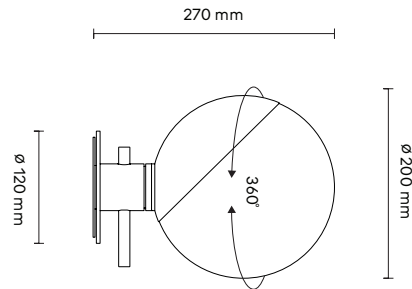

Baluna Ceiling Wall Lamp

Product Fact Sheet

Code / Colour:
BA-CW / Black / RAL 9005 / ●

Characteristics:
- Triple coated opal glass diffuser
- Rotating lampshade

Material:
Steel, Glass

Mount:
Direct ceiling and wall mounting

Bulb:
Included - Non-Dimmable LED

Light Source:
E14, Max 6W

Ratings:
220-230 V; 50 Hz; IP 20; class I

Certificates:
CE | 874/2012 | A+ 

Environment:
Indoor

Packaging:

Width	270 mm
Depth	270 mm
Height	320 mm
Weight	2.7 kg

Ø 107 mm