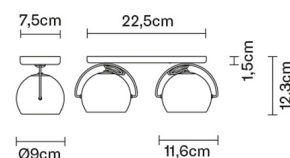

BELUGA WHITE

D57G2901

Marc Sadler

Description

Wall/ceiling lamp with polished chrome-plated structure. Adjustable polished white blown glass diffusers.

Dimensions

Voltage

220-240V

Weight

Net: 0.99 kg
Gross: 0.99 kg

Packaging

Volume: 0.009 m³
Number of boxes: 1

Specs

Material

Glass - Metal

Available diffuser colours