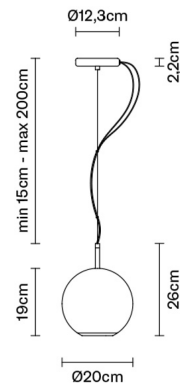

BELUGA ROYAL

D57A5141

Marc Sadler

Description

Pendant lamp with bronze metallized glass diffuser and black nickel metal structure.

Dimensions

Voltage

220-240V

Available structure colours

- Black chrome

Included accessories

LED
Off-center cable fastener

In the same family

Weight Lamp

Net: 1.22 kg

Packaging

Gross weight: 5.22 kg
Volume: 0.039 m³
Number of boxes: 2

Pendant

Specs

EAC IP40