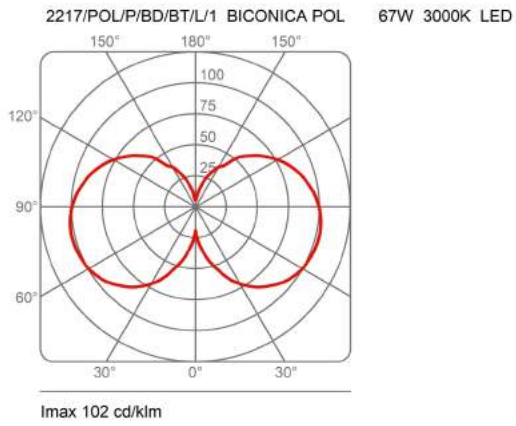

Photometric curves

Colour variant code

2217/POL/P/BD/BT/L/1

White