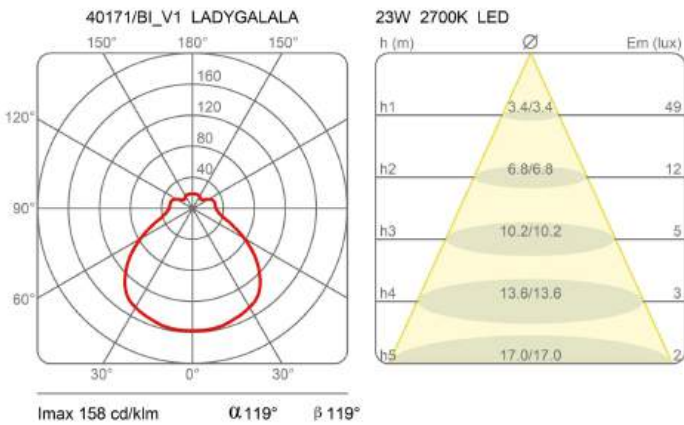

A body and up to three diffusers of your choice are required to compose the lamp.

Family	Body lamp Lady Galala Indoor
Typology	Pendant
Utilisation	Indoor

Dimensions

Height	7,8 cm
Diameter	11,2 cm
Power supply cable length	250 cm
Weight	0.5 Kg

Materials

Structure	aluminium
-----------	-----------

Voltage	230V
Non dimmable	

Certifications

Photometric curves

Colour variant code

40171/BI

Whit