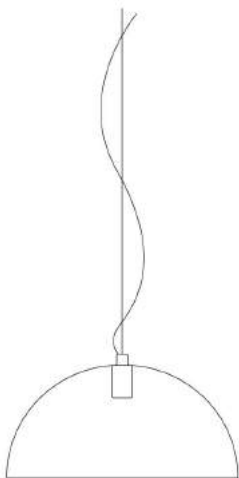

## 2033/45/C/BI bubbles

design emiliana martinelli, elio martinelli, 1973

Hanging lamp diffused light. Transparent methacrylate diffuser in white colour. Chromed metal support. For Led bulb. Available in two sizes.

#### Dimensions

Width:	-
Height:	-
Length:	-
Depth:	-
Diameter:	45 cm

Hole Diameter:	-
Hole Depth:	-
Net weight:	2,5 Kg

## Dimensions

Width: -

Height: -

Length: -

Depth: -

Diameter: 45 cm

Hole Diameter: -

Hole Depth: -