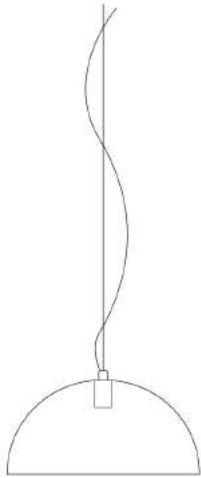

## 2033/45/C/BI bubbles

design emiliana martinelli, elio martinelli, 1973

Hanging lamp diffused light. Transparent methacrylate diffuser in white colour. Chromed metal support. For Led bulb. Available in two sizes.

#### Dimensions

Width:	-
Height:	-
Length:	-
Depth:	-
Diameter:	45 cm

Hole Diameter:	-
Hole Depth:	-
Net weight:	2,5 Kg

## Dimensions

Width: -

Height: -

Length: -

Depth: -

Diameter: 45 cm

Hole Diameter: -

Hole Depth: -