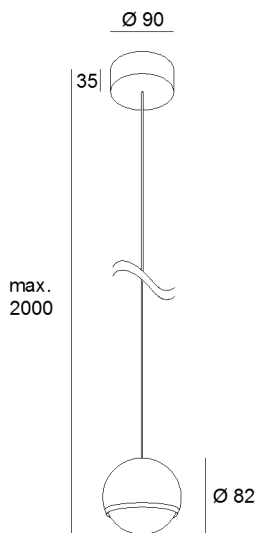

CLEO

technical details

description

LED-pendant,

7 W, with optic lens, with built-in driver 230 V, leading edge/trailing edge dimmable, housing made of aluminium, black fabric cable may be cut to any length

Colour finish: black or brass

1x7W LED / 2700K / 655lm*
Special 5m cable length on request

*Lumen data are nominal value