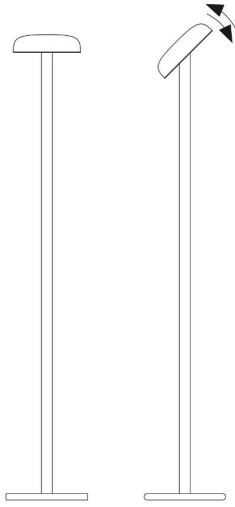

2319/NE Cabriolette floor

design studio natural, 2019

Direct light floor lamp with adjustable reflector. Die-cast aluminium structure painted in white, yellow, black and light blue. White opal polycarbonate diffuser. Integrated LED light source and power supply plug.

Dimensions

Width:	-
Height:	115 cm
Length:	-
Depth:	-
Diameter:	20 (base) 15,5 (diffusore) cm

Hole Diameter:	-
Hole Depth:	-
Net weight:	-

Light Source

Watt:	14W
Lumen:	2200 lm
Light Source:	led
CRI:	>80
duration:	50000
CCT:	2700K
Energy degree:	D

Device Specifications

Type of emission:	direct/adjustable	Power cable length:	-	Driver:	-
Power:	-	Steel cable length:	-	Power supply assembly:	-
Light output:	-	Glow Wire Test:	-	Power supply:	-
Beam angle:	-	Impact Resistance:	-	Type of dimming:	-
				Voltage:	-

Dimensions

Width: -

Height: 115 cm

Length: -

Depth: -

Diameter: 20 (base) 15,5
(diffusore) cm

Hole Diameter: -

Hole Depth: -