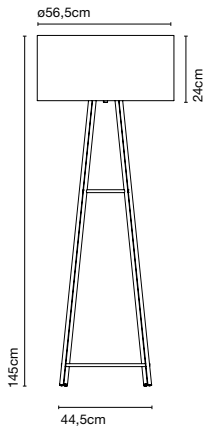

Cala

Joan Gaspar

marset

Cala Metal P145

* Cable length - 2 m.

Cala Metal P145

⦿ E27 LED Globe (ø95) 12W

Black fabric electrical cord

Painted iron structure. White polyester shade, made of a PVC-PET laminated film. Methacrylate diffuser in the lower part of the shade.

Structure

● Black (RAL 9005)

Shade

● Pearl white

[Download](#) Assembly Instructions