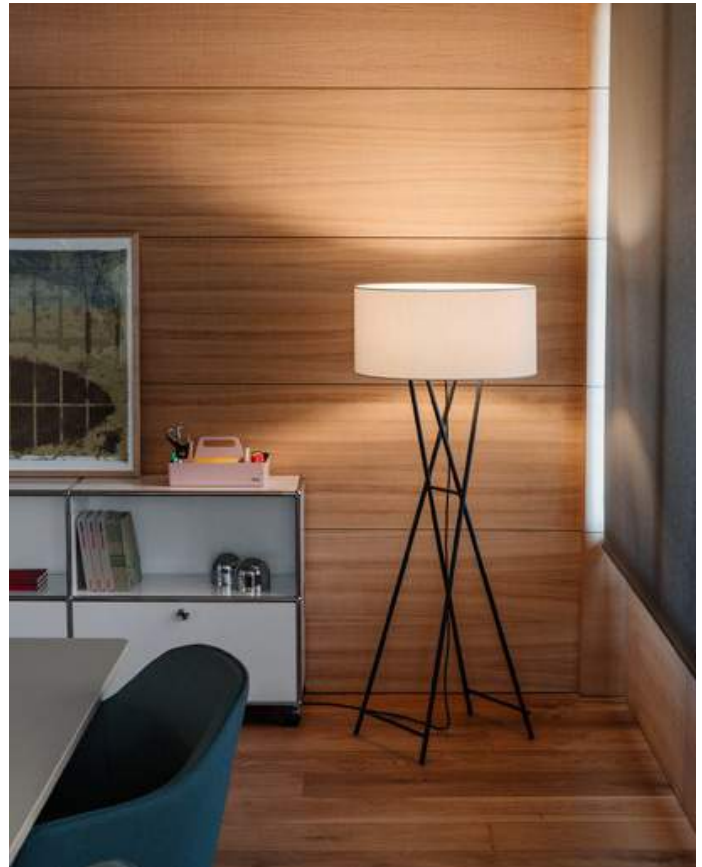

Cala

Joan Gaspar

marset

Cala Metal P145

* Cable length - 2 m.

Cala Metal P145

⦿ E27 LED Globe (ø95) 12W

Black fabric electrical cord

Painted iron structure. White polyester shade, made of a PVC-PET laminated film. Methacrylate diffuser in the lower part of the shade.

Structure

● Black (RAL 9005)

Shade

● Pearl white

[Download](#) Assembly Instructions

[Download](#) 2D

[Download](#) 3D

[Download](#) Energy label

Range

info@marset.com
www.marset.com

The new Cala with a metal stand is even more sophisticated: a structure that is easier on the eyes, and is lighter. Both versions speak the same language: the proportions, the harmony, the cosy light, and now with two different finishes to offer more possibilities.