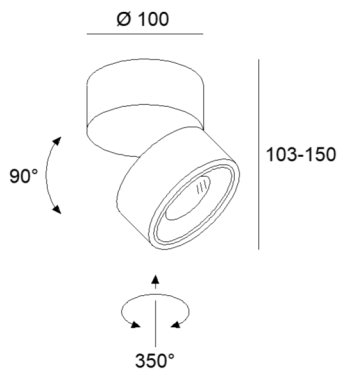

CLIPPO

technical details

Colours:

black/black

black/gold

white/white

white/gold

description

LED-wall and ceiling luminaire,

with dim to warm LED 13 W, CRI>90, with high-quality aluminium reflector and built-in driver 230 V, leading edge/trailing edge dimmable, housing made of aluminium, adjustable (350°/90°), anti glare ring optionally gold, black or white

1x13W LED 33° / **dim to warm** / 1910K-3000K / CRI>90 / 120-1100lm*

Optionally with DALI driver
Optionally with 3-phase universal adapter

Accessories:

Honey comb louver / 24° Reflector / 50° Reflector

*Lumen data are nominal value