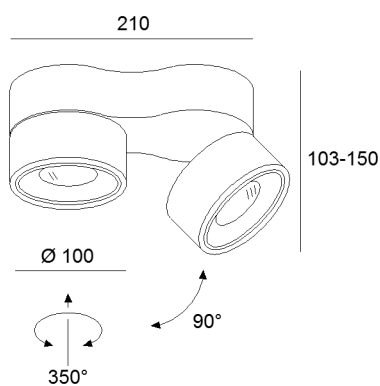

CLIPPO DUO

technical details

colour options:

black/black

black/gold

white/white

white/gold

description

LED-wall and ceiling luminaire,

2x14W with high value aluminium reflector and built-in driver 230V, dimmable with leading/trailing edge, made of aluminium, adjustable (350°/90°), CRI>90.

2x14W LED / 32° / 3000K / CRI>90 / 2x1375lm*

or

2x14W LED / 32° / 2700K / CRI>90 / 2x1310lm*

optional accessories: louvre and spread lens
15° and 48° beam angle on request

*Luminous flux at 25°C LED-operating temperature

Egger Licht GmbH

www.eggerlicht.com

EGGER*
LICHT