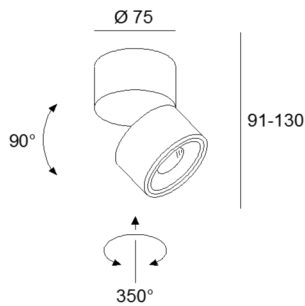

CLIPPO S

technical details

Colours:

black/black

black/gold

white/white

white/gold

description

LED-wall and ceiling luminaire,

LED-wall and ceiling luminaire, with dim to warm LED 9,5 W, CRI>90, with high-quality aluminium reflector and built-in driver 230 V, leading edge dimmable, housing made of aluminium, adjustable (350°/90°), anti glare ring optionally gold, black or white

1x9,5W LED 34° / **dim to warm** / 1910K-3000K / CRI>90 / 45-915lm*

Accessories:

Honey comb louver / 24° Reflector / 48° Reflector

*Lumen data are nominal value

Egger Licht GmbH

www.eggerlicht.com

EGGER*
LICHT