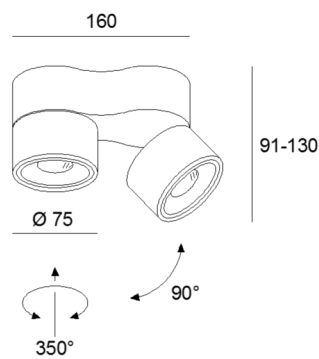

CLIPPO S DUO

technical details

Colours:

black/black

black/gold

white/white

white/gold

description

LED-wall and ceiling luminaire,

LED-wall and ceiling luminaire, with dim to warm LED 2x9,5 W, CRI>90, with high-quality aluminium reflector and built-in driver 230 V, leading edge/ trailing edge dimmable, housing made of aluminium, adjustable (350°/90°), anti glare ring optionally gold, black or white

2x9,5W LED 34° / **dim to warm** / 1910K-3000K / CRI>90 / 2x45-915lm*

Accessories:

Honey comb louver / 24° Reflector / 48° Reflector

*Lumen data are nominal value

Egger Licht GmbH

www.eggerlicht.com

EGGER*
LICHT