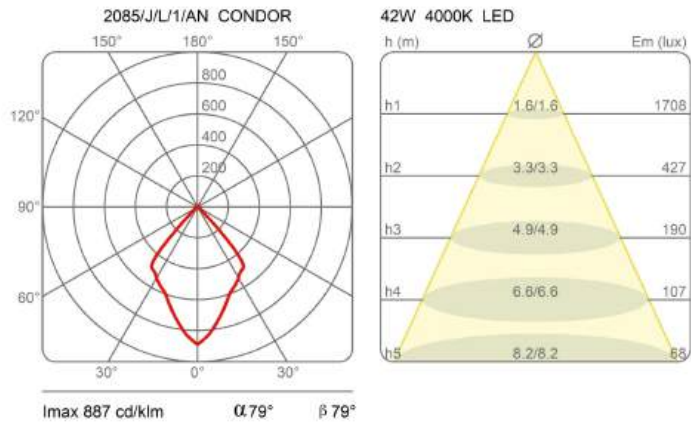

Photometric curves

Colour variant code

2085/J/DIM/L/1/AN

Anthracite