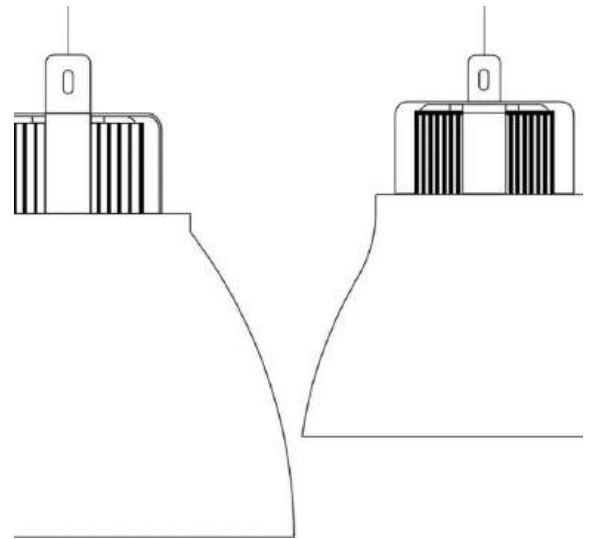

Condor

Ø 42 cm

Emiliana Martinelli

colors

Typology Pendant
 Utilisation Indoor

230V 31 W 4403 lm

direct light

Hanging device, direct light. Painted aluminium structure. Particular painted aluminium support. Integrated LED light source. Electronic driver inside the ceiling box.

Award

Family	Condor
Typology	Pendant
Utilisation	Indoor

Dimensions

Height	44 cm
Diameter	42 cm
Power supply cable length	400 cm
Weight	7 Kg

Materials

Structure	aluminium	Diffuser	polycarbonate
Elementi	aluminium	Canopy	aluminium