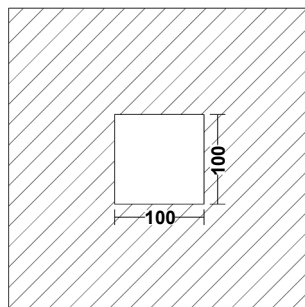

CUT OUT DIMENSIONS

FIXTURE DIMENSIONS

DLS LIGHTING

www.dslighting.com

***DLS**
LIGHTING

CREDO 9,3W LED

SPECIFICATIONS

MOUNTING		CEILING RECESSED
POWER	[W]	9,3
LAMP		built-in LED
LUMINOUS FLUX*	[lm]	1100 / 1150
LIGHT COLOUR	[K]	2700 / 3000
CRI		>90
BEAM ANGLE	[°]	38 (default)
AVERAGE LIFETIME	[h]	L80/B50.000
LUMINOUS EFFICACY	[lm/W]	120
POWER SUPPLY	[V] [A]	500mA CC
LED-DRIVER		NOT INCLUDED
DIMMING		SEE DRIVER
THROUGH-WIRING		SEE DRIVER
MATERIAL		ALUMINUM
INGRESS PROTECTION		IP20
PROTECTION CLASS		III
NET WEIGHT	[kg]	0,47
GROSS WEIGHT	[kg]	0,50
COLOUR (HOUSING)		WHITE ~RAL9003
COLOUR (HOUSING)		BLACK ~RAL9004
CUT-OUT	[mm]	100x100
RECESSED DEPTH (H)	[mm]	110

*Luminous flux values are nominal LED data at a operating temperature of 25° C

LIGHT DISTRIBUTION

38°

OPTIONS / OPTIONAL ACCESSORIES

REFLECTOR	[°]	15 / 25 / 60
LENS	[°]	11
SNOOT		BLACK
SNOOT		WHITE

Colours

white

black

CUT OUT DIMENSIONS

FIXTURE DIMENSIONS

DLS LIGHTING

www.dslighting.com

***DLS**
LIGHTING

CREDO GU10

LIGHT DISTRIBUTION (OSRAM LAMP)

36°

*Luminous flux values are nominal LED data at a operating temperature of 25° C

OPTIONS / OPTIONAL ACCESSORIES

Colours

white

black

CUT OUT DIMENSIONS