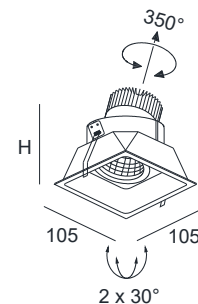

SPECIFICATIONS

MOUNTING		CEILING RECESSED
POWER	[W]	14
LAMP		built-in LED
LUMINOUS FLUX*	[lm]	1550 / 1610
LIGHT COLOUR	[K]	2700 / 3000
CRI		>90
BEAM ANGLE	[°]	38 (default)
AVERAGE LIFETIME	[h]	L80/B50.000
LUMINOUS EFFICACY	[lm/W]	99
POWER SUPPLY	[V] [A]	500mA CC
LED-DRIVER		NOT INCLUDED
DIMMING		SEE DRIVER
THROUGH-WIRING		SEE DRIVER
MATERIAL		ALUMINUM
INGRESS PROTECTION		IP20
PROTECTION CLASS		III
NET WEIGHT	[kg]	0,62
GROSS WEIGHT	[kg]	0,65
COLOUR (HOUSING)		WHITE ~RAL9003
COLOUR (HOUSING)		BLACK ~RAL9004
CUT-OUT	[mm]	100x100
RECESSED DEPTH (H)	[mm]	135

CUT OUT DIMENSIONS

FIXTURE DIMENSIONS

DLS LIGHTING

www.dslighting.com

***DLS**
LIGHTING

CREDO 9,3W LED

SPECIFICATIONS

MOUNTING		CEILING RECESSED
POWER	[W]	9,3
LAMP		built-in LED
LUMINOUS FLUX*	[lm]	1100 / 1150
LIGHT COLOUR	[K]	2700 / 3000
CRI		>90
BEAM ANGLE	[°]	38 (default)
AVERAGE LIFETIME	[h]	L80/B50.000
LUMINOUS EFFICACY	[lm/W]	120
POWER SUPPLY	[V] [A]	500mA CC
LED-DRIVER		NOT INCLUDED
DIMMING		SEE DRIVER
THROUGH-WIRING		SEE DRIVER
MATERIAL		ALUMINUM
INGRESS PROTECTION		IP20
PROTECTION CLASS		III
NET WEIGHT	[kg]	0,47
GROSS WEIGHT	[kg]	0,50
COLOUR (HOUSING)		WHITE ~RAL9003
COLOUR (HOUSING)		BLACK ~RAL9004
CUT-OUT	[mm]	100x100
RECESSED DEPTH (H)	[mm]	110

*Luminous flux values are nominal LED data at a operating temperature of 25° C

LIGHT DISTRIBUTION

38°

OPTIONS / OPTIONAL ACCESSORIES

REFLECTOR	[°]	15 / 25 / 60
LENS	[°]	11
SNOOT		BLACK
SNOOT		WHITE

Colours

white

black

CUT OUT DIMENSIONS

FIXTURE DIMENSIONS

DLS LIGHTING

www.dslighting.com

***DLS**
LIGHTING

CREDO GU10