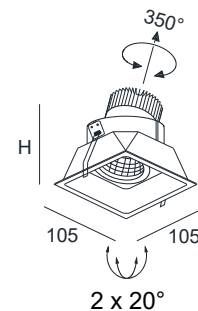

CUT OUT DIMENSIONS

FIXTURE DIMENSIONS

CRI > 90

IP20

DLS LIGHTING

www.dslighting.com

***DLS**
LIGHTING

CREDO 14W LED

SPECIFICATIONS

MOUNTING		CEILING RECESSED
POWER	[W]	14
LAMP		built-in LED
LUMINOUS FLUX*	[lm]	1550 / 1610
LIGHT COLOUR	[K]	2700 / 3000
CRI		>90
BEAM ANGLE	[°]	38 (default)
AVERAGE LIFETIME	[h]	L80/B50.000
LUMINOUS EFFICACY	[lm/W]	99
POWER SUPPLY	[V] [A]	500mA CC
LED-DRIVER		NOT INCLUDED
DIMMING		SEE DRIVER
THROUGH-WIRING		SEE DRIVER
MATERIAL		ALUMINUM
INGRESS PROTECTION		IP20
PROTECTION CLASS		III
NET WEIGHT	[kg]	0,62
GROSS WEIGHT	[kg]	0,65
COLOUR (HOUSING)		WHITE ~RAL9003
COLOUR (HOUSING)		BLACK ~RAL9004
CUT-OUT	[mm]	100x100
RECESSED DEPTH (H)	[mm]	135

LIGHT DISTRIBUTION

38°

*Luminous flux values are nominal LED data at a operating temperature of 25° C

OPTIONS / OPTIONAL ACCESSORIES

REFLECTOR	[°]	15 / 25
SNOOT		BLACK
SNOOT		WHITE

Colours

white

black

CUT OUT DIMENSIONS

FIXTURE DIMENSIONS

DLS LIGHTING

www.dslighting.com

***DLS**
LIGHTING

CREDO 9,3W LED

SPECIFICATIONS

MOUNTING		CEILING RECESSED
POWER	[W]	9,3
LAMP		built-in LED
LUMINOUS FLUX*	[lm]	1100 / 1150
LIGHT COLOUR	[K]	2700 / 3000
CRI		>90
BEAM ANGLE	[°]	38 (default)
AVERAGE LIFETIME	[h]	L80/B50.000
LUMINOUS EFFICACY	[lm/W]	120
POWER SUPPLY	[V] [A]	500mA CC
LED-DRIVER		NOT INCLUDED
DIMMING		SEE DRIVER
THROUGH-WIRING		SEE DRIVER
MATERIAL		ALUMINUM
INGRESS PROTECTION		IP20
PROTECTION CLASS		III
NET WEIGHT	[kg]	0,47
GROSS WEIGHT	[kg]	0,50
COLOUR (HOUSING)		WHITE ~RAL9003
COLOUR (HOUSING)		BLACK ~RAL9004
CUT-OUT	[mm]	100x100
RECESSED DEPTH (H)	[mm]	110