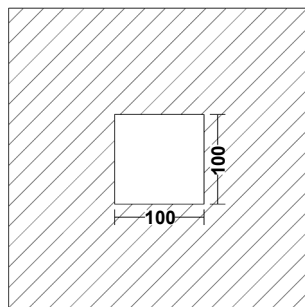

CUT OUT DIMENSIONS

FIXTURE DIMENSIONS

CRI > 90

IP20

DLS LIGHTING

www.dslighting.com

***DLS**
LIGHTING

CREDO 14W LED

SPECIFICATIONS

MOUNTING		CEILING RECESSED
POWER	[W]	14
LAMP		built-in LED
LUMINOUS FLUX*	[lm]	1550 / 1610
LIGHT COLOUR	[K]	2700 / 3000
CRI		>90
BEAM ANGLE	[°]	38 (default)
AVERAGE LIFETIME	[h]	L80/B50.000
LUMINOUS EFFICACY	[lm/W]	99
POWER SUPPLY	[V] [A]	500mA CC
LED-DRIVER		NOT INCLUDED
DIMMING		SEE DRIVER
THROUGH-WIRING		SEE DRIVER
MATERIAL		ALUMINUM
INGRESS PROTECTION		IP20
PROTECTION CLASS		III
NET WEIGHT	[kg]	0,62
GROSS WEIGHT	[kg]	0,65
COLOUR (HOUSING)		WHITE ~RAL9003
COLOUR (HOUSING)		BLACK ~RAL9004
CUT-OUT	[mm]	100x100
RECESSED DEPTH (H)	[mm]	135

LIGHT DISTRIBUTION

38°

*Luminous flux values are nominal LED data at a operating temperature of 25° C

OPTIONS / OPTIONAL ACCESSORIES

REFLECTOR	[°]	15 / 25
SNOOT		BLACK
SNOOT		WHITE

Colours

white

black

CUT OUT DIMENSIONS

FIXTURE DIMENSIONS

DLS LIGHTING

www.dslighting.com

***DLS**
LIGHTING

CREDO 9,3W LED

SPECIFICATIONS

MOUNTING		CEILING RECESSED
POWER	[W]	9,3
LAMP		built-in LED
LUMINOUS FLUX*	[lm]	1100 / 1150
LIGHT COLOUR	[K]	2700 / 3000
CRI		>90
BEAM ANGLE	[°]	38 (default)
AVERAGE LIFETIME	[h]	L80/B50.000
LUMINOUS EFFICACY	[lm/W]	120
POWER SUPPLY	[V] [A]	500mA CC
LED-DRIVER		NOT INCLUDED
DIMMING		SEE DRIVER
THROUGH-WIRING		SEE DRIVER
MATERIAL		ALUMINUM
INGRESS PROTECTION		IP20
PROTECTION CLASS		III
NET WEIGHT	[kg]	0,47
GROSS WEIGHT	[kg]	0,50
COLOUR (HOUSING)		WHITE ~RAL9003
COLOUR (HOUSING)		BLACK ~RAL9004
CUT-OUT	[mm]	100x100
RECESSED DEPTH (H)	[mm]	110