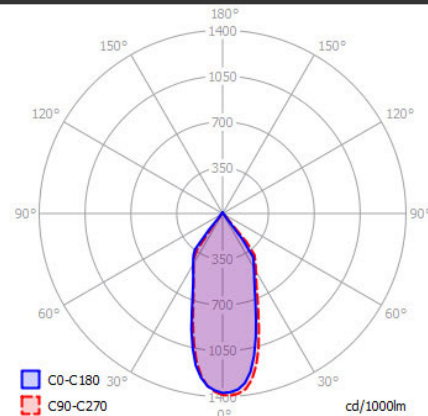

CREDO 12,6W LED DIM TO WARM

SPECIFICATIONS

MOUNTING		CEILING RECESSED
POWER	[W]	12,6
LAMP		built-in LED
LUMINOUS FLUX*	[lm]	40 - 1360
LIGHT COLOUR	[K]	1910 - 3000
CRI		>90
BEAM ANGLE	[°]	38 (default)
AVERAGE LIFETIME	[h]	L80/B50.000
LUMINOUS EFFICACY	[lm/W]	93
POWER SUPPLY	[V] [A]	350mA CC
LED-DRIVER		NOT INCLUDED
DIMMING		SEE DRIVER
THROUGH-WIRING		SEE DRIVER
MATERIAL		ALUMINUM
INGRESS PROTECTION		IP20
PROTECTION CLASS		III
NET WEIGHT	[kg]	0,47
GROSS WEIGHT	[kg]	0,50
COLOUR (HOUSING)		WHITE ~RAL9003
COLOUR (HOUSING)		BLACK ~RAL9004
CUT-OUT	[mm]	100x100
RECESSED DEPTH (H)	[mm]	115

LIGHT DISTRIBUTION

38°

*Luminous flux values are nominal LED data at a operating temperature of 25° C

OPTIONS / OPTIONAL ACCESSORIES

REFLECTOR	[°]	15 / 25
SNOOT		BLACK
SNOOT		WHITE

Colours

white

black

CUT OUT DIMENSIONS

FIXTURE DIMENSIONS

DLS LIGHTING

www.dslighting.com

***DLS**
LIGHTING

CREDO 9,3W LED

SPECIFICATIONS

MOUNTING		CEILING RECESSED
POWER	[W]	9,3
LAMP		built-in LED
LUMINOUS FLUX*	[lm]	1100 / 1150
LIGHT COLOUR	[K]	2700 / 3000
CRI		>90
BEAM ANGLE	[°]	38 (default)
AVERAGE LIFETIME	[h]	L80/B50.000
LUMINOUS EFFICACY	[lm/W]	120
POWER SUPPLY	[V] [A]	500mA CC
LED-DRIVER		NOT INCLUDED
DIMMING		SEE DRIVER
THROUGH-WIRING		SEE DRIVER
MATERIAL		ALUMINUM
INGRESS PROTECTION		IP20
PROTECTION CLASS		III
NET WEIGHT	[kg]	0,47
GROSS WEIGHT	[kg]	0,50
COLOUR (HOUSING)		WHITE ~RAL9003
COLOUR (HOUSING)		BLACK ~RAL9004
CUT-OUT	[mm]	100x100
RECESSED DEPTH (H)	[mm]	110

*Luminous flux values are nominal LED data at a operating temperature of 25° C

LIGHT DISTRIBUTION

38°

OPTIONS / OPTIONAL ACCESSORIES

REFLECTOR	[°]	15 / 25 / 60
LENS	[°]	11
SNOOT		BLACK
SNOOT		WHITE

Colours