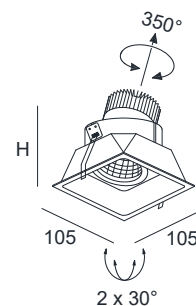

CREDO 12,6W LED DIM TO WARM

SPECIFICATIONS

MOUNTING		CEILING RECESSED
POWER	[W]	12,6
LAMP		built-in LED
LUMINOUS FLUX*	[lm]	40 - 1360
LIGHT COLOUR	[K]	1910 - 3000
CRI		>90
BEAM ANGLE	[°]	38 (default)
AVERAGE LIFETIME	[h]	L80/B50.000
LUMINOUS EFFICACY	[lm/W]	93
POWER SUPPLY	[V] [A]	350mA CC
LED-DRIVER		NOT INCLUDED
DIMMING		SEE DRIVER
THROUGH-WIRING		SEE DRIVER
MATERIAL		ALUMINUM
INGRESS PROTECTION		IP20
PROTECTION CLASS		III
NET WEIGHT	[kg]	0,47
GROSS WEIGHT	[kg]	0,50
COLOUR (HOUSING)		WHITE ~RAL9003
COLOUR (HOUSING)		BLACK ~RAL9004
CUT-OUT	[mm]	100x100
RECESSED DEPTH (H)	[mm]	115

LIGHT DISTRIBUTION

38°

*Luminous flux values are nominal LED data at a operating temperature of 25° C

OPTIONS / OPTIONAL ACCESSORIES

REFLECTOR	[°]	15 / 25 / 60
SNOOT		BLACK
SNOOT		WHITE

Colours

white

black

CUT OUT DIMENSIONS

FIXTURE DIMENSIONS

CRI > 90

IP20

DLS LIGHTING

www.dslighting.com

***DLS**
LIGHTING

CREDO 14W LED

CUT OUT DIMENSIONS

FIXTURE DIMENSIONS

DLS LIGHTING

www.dslighting.com

***DLS**
LIGHTING

CREDO 9,3W LED

SPECIFICATIONS

MOUNTING		CEILING RECESSED
POWER	[W]	9,3
LAMP		built-in LED
LUMINOUS FLUX*	[lm]	1100 / 1150
LIGHT COLOUR	[K]	2700 / 3000
CRI		>90
BEAM ANGLE	[°]	38 (default)
AVERAGE LIFETIME	[h]	L80/B50.000
LUMINOUS EFFICACY	[lm/W]	120
POWER SUPPLY	[V] [A]	500mA CC
LED-DRIVER		NOT INCLUDED
DIMMING		SEE DRIVER
THROUGH-WIRING		SEE DRIVER
MATERIAL		ALUMINUM
INGRESS PROTECTION		IP20
PROTECTION CLASS		III
NET WEIGHT	[kg]	0,47
GROSS WEIGHT	[kg]	0,50
COLOUR (HOUSING)		WHITE ~RAL9003
COLOUR (HOUSING)		BLACK ~RAL9004
CUT-OUT	[mm]	100x100
RECESSED DEPTH (H)	[mm]	110