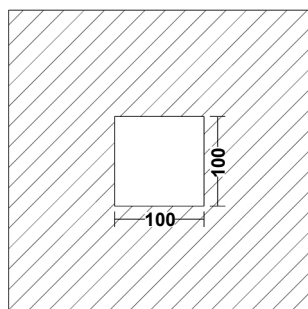

CUT OUT DIMENSIONS