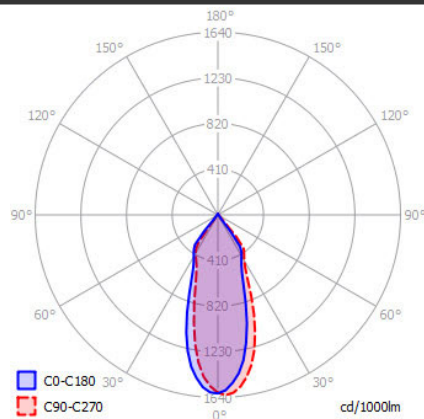

CREDO 12,6W LED DIM TO WARM

SPECIFICATIONS

MOUNTING		CEILING RECESSED
POWER	[W]	12,6
LAMP		built-in LED
LUMINOUS FLUX*	[lm]	40 - 1360
LIGHT COLOUR	[K]	1910 - 3000
CRI		>90
BEAM ANGLE	[°]	38 (default)
AVERAGE LIFETIME	[h]	L80/B50.000
LUMINOUS EFFICACY	[lm/W]	93
POWER SUPPLY	[V] [A]	350mA CC
LED-DRIVER		NOT INCLUDED
DIMMING		SEE DRIVER
THROUGH-WIRING		SEE DRIVER
MATERIAL		ALUMINUM
INGRESS PROTECTION		IP20
PROTECTION CLASS		III
NET WEIGHT	[kg]	0,47
GROSS WEIGHT	[kg]	0,50
COLOUR (HOUSING)		WHITE ~RAL9003
COLOUR (HOUSING)		BLACK ~RAL9004
CUT-OUT	[mm]	100x100
RECESSED DEPTH (H)	[mm]	115

LIGHT DISTRIBUTION

38°

*Luminous flux values are nominal LED data at a operating temperature of 25° C

OPTIONS / OPTIONAL ACCESSORIES

REFLECTOR	[°]	15 / 25 / 60
SNOOT		BLACK
SNOOT		WHITE

Colours

white

black

CUT OUT DIMENSIONS

FIXTURE DIMENSIONS

CRI > 90

IP20

DLS LIGHTING

www.dslighting.com

***DLS**
LIGHTING

CREDO 14W LED

LIGHT DISTRIBUTION (OSRAM LAMP)

36°

*Luminous flux values are nominal LED data at a operating temperature of 25° C

OPTIONS / OPTIONAL ACCESSORIES

Colours

white

black

CUT OUT DIMENSIONS