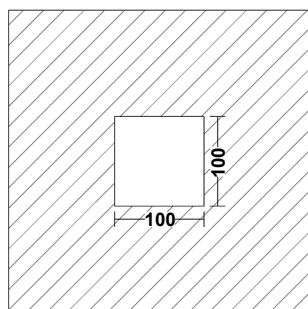

CREDO 12,6W LED DIM TO WARM

SPECIFICATIONS

MOUNTING		CEILING RECESSED
POWER	[W]	12,6
LAMP		built-in LED
LUMINOUS FLUX*	[lm]	40 - 1360
LIGHT COLOUR	[K]	1910 - 3000
CRI		>90
BEAM ANGLE	[°]	38 (default)
AVERAGE LIFETIME	[h]	L80/B50.000
LUMINOUS EFFICACY	[lm/W]	93
POWER SUPPLY	[V] [A]	350mA CC
LED-DRIVER		NOT INCLUDED
DIMMING		SEE DRIVER
THROUGH-WIRING		SEE DRIVER
MATERIAL		ALUMINUM
INGRESS PROTECTION		IP20
PROTECTION CLASS		III
NET WEIGHT	[kg]	0,47
GROSS WEIGHT	[kg]	0,50
COLOUR (HOUSING)		WHITE ~RAL9003
COLOUR (HOUSING)		BLACK ~RAL9004
CUT-OUT	[mm]	100x100
RECESSED DEPTH (H)	[mm]	115

LIGHT DISTRIBUTION

38°

*Luminous flux values are nominal LED data at a operating temperature of 25° C

OPTIONS / OPTIONAL ACCESSORIES

REFLECTOR	[°]	15 / 25 / 60
SNOOT		BLACK
SNOOT		WHITE

Colours

white

black

CUT OUT DIMENSIONS

FIXTURE DIMENSIONS

CRI > 90

IP20

DLS LIGHTING

www.dslighting.com

***DLS**
LIGHTING

CREDO 14W LED

CUT OUT DIMENSIONS

FIXTURE DIMENSIONS

DLS LIGHTING

www.dslighting.com

***DLS**
LIGHTING

CREDO 9,3W LED

SPECIFICATIONS

MOUNTING		CEILING RECESSED
POWER	[W]	9,3
LAMP		built-in LED
LUMINOUS FLUX*	[lm]	1100 / 1150
LIGHT COLOUR	[K]	2700 / 3000
CRI		>90
BEAM ANGLE	[°]	38 (default)
AVERAGE LIFETIME	[h]	L80/B50.000
LUMINOUS EFFICACY	[lm/W]	120
POWER SUPPLY	[V] [A]	500mA CC
LED-DRIVER		NOT INCLUDED
DIMMING		SEE DRIVER
THROUGH-WIRING		SEE DRIVER
MATERIAL		ALUMINUM
INGRESS PROTECTION		IP20
PROTECTION CLASS		III
NET WEIGHT	[kg]	0,47
GROSS WEIGHT	[kg]	0,50
COLOUR (HOUSING)		WHITE ~RAL9003
COLOUR (HOUSING)		BLACK ~RAL9004
CUT-OUT	[mm]	100x100
RECESSED DEPTH (H)	[mm]	110