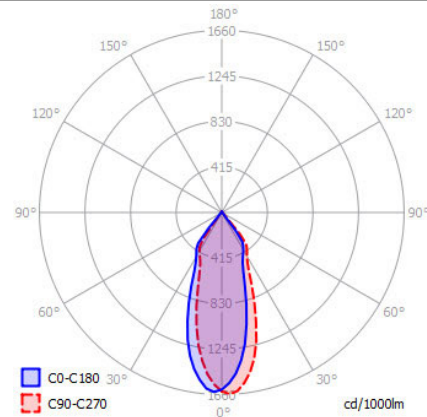

LIGHT DISTRIBUTION

38°

*Luminous flux values are nominal LED data at a operating temperature of 25° C

OPTIONS / OPTIONAL ACCESSORIES

REFLECTOR	[°]	15 / 25
SNOOT		BLACK
SNOOT		WHITE

Colours

white

black