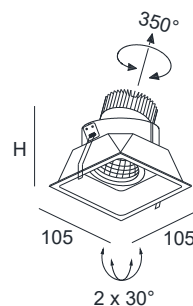

FIXTURE DIMENSIONS

DLS LIGHTING

www.dslighting.com

*DLS
LIGHTING