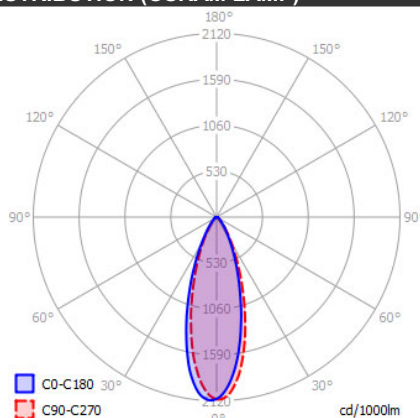

LIGHT DISTRIBUTION (OSRAM LAMP)

36°

OPTIONS / OPTIONAL ACCESSORIES

Colours

white

black