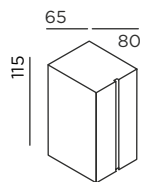

**material:**  
aluminium die-casting  
powder-coated  
safety glass clear

**protection class:**  
IP65

**light direction:**

Größe in mm  
size in mm

Farbe colour	Art.-Nr. item no.	Systemleistung system performance
 anthracite RAL 7016	91192-AN	8 W/559 lm
 cool brown	91192-CB	8 W/559 lm
 space grey	91192-SG	8 W/559 lm
 pure white RAL 9016	91192-WH	8 W/559 lm
 deep black RAL 9005	91192-BL	8 W/559 lm