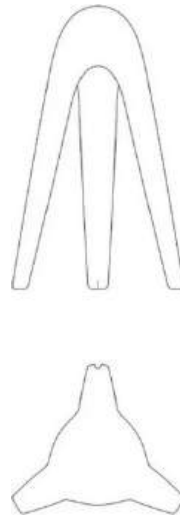

Cyborg Big Outdoor

Cyborg Big outdoor

Karim Rashid

colors

Typology	Floor
Utilisation	External

230V 15 W 1200 lm E27

indirect light

Outdoor floor lamp providing direct light. Rotomoulded polyethylene lamp body.

The coloured version of Cyborg Big is made with Geco 30, the best choice for mechanical performance. Geco 30 contains EcoAllene® that is derived from recycled polylaminate.

The company Ecoplastem, using patented techniques, has developed a production system that makes it possible to use waste polylaminate (PO-AL) to create EcoAllene®. This is achieved by recycling and reprocessing items otherwise destined for incineration or landfill such as beverage cartons, oily product packaging, confectionery wrappers, hot drink capsules, etc. LED bulb light source, with cable and plug.

Available in the version with diffused light. Rotomoulded polyethylene lamp body in the colour white.

Family Cyborg Big outdoor
Typology Floor
Utilisation External

Dimensions

Height 160 cm
Diameter 85 cm
Weight 10 Kg