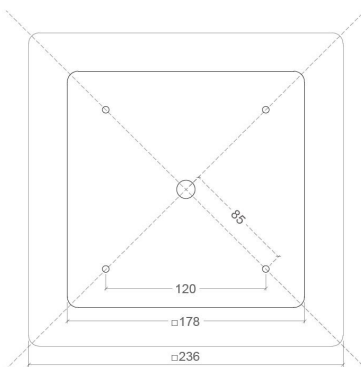

DIVA Q

SPECIFICATIONS

MOUNTING		CEILING / WALL
POWER	[W]	15
LAMP		built-in LED
LUMINOUS FLUX*	[lm]	940
LIGHT COLOUR	[K]	3000
CRI		>80
BEAM ANGLE	[°]	-
AVERAGE LIFETIME	[h]	L80/B50.000
LUMINOUS EFFICACY	[lm/W]	62
POWER SUPPLY	[V] [A]	220-240V AC 50/60 Hz
LED-DRIVER		INCLUDED
DIMMING		NO
THROUGH-WIRING		NO
MATERIAL		ALUMINUM
INGRESS PROTECTION		IP54
PROTECTION CLASS		I
NET WEIGHT	[kg]	1,90
GROSS WEIGHT	[kg]	1,95
COLOUR (HOUSING)		WHITE ~RAL9003

LIGHT DISTRIBUTION

*Luminous flux values are nominal LED data at a operating temperature of 25° C

OPTIONS / OPTIONAL ACCESSORIES

Colours

white

MOUNTING DIMENSIONS

FIXTURE DIMENSIONS

DLS LIGHTING