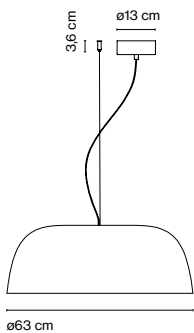

Djembé 65.23