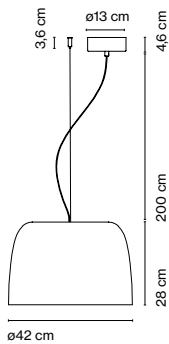

Djembé

Joan Gaspar

marset

Djembé 42.21

Djembé 42.28

Djembé 42

LED SMD 21,7W
700mA 2700K CRI90
42.21 Luminaire 955lm
42.28 Luminaire 925lm

Light source 2040lm*
(included)
*in all versions

Djembé 65

LED SMD 28,5W
700mA 2700K CRI90
65.23 Luminaire 1843lm
65.35 Luminaire 1845lm
65.45 Luminaire 1770lm

Light Source 3023lm*
(included)
*in all versions

Black electrical cord

Shade made of bi-injected rotary moulded polyethylene: stone texture on the outer part and smooth satin white on the inner part of the fixture. Diffuser in lacquered grey aluminium.