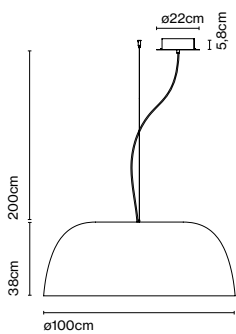

Djembé 100.38

Djembé 100.38

LED SMD 35W 1050mA
2700K CRI 90
Light source 4290lm included

* 3000K available upon request

Black electrical cord

Shade made of bi-injected rotary moulded polyethylene: stone texture on the outer part and smooth satin white on the inner part of the fixture. Diffuser in lacquered grey aluminium.

- White (RAL 1013)
- Grey (RAL 7022)
- Red (RAL 3011)
- Blue sky

dimnable

- [Download](#) Assembly instructions
- [Download](#) Energy label
- [Download](#) 2D
- [Download](#) 3D
- [Download](#) Photometric data

info@marset.com