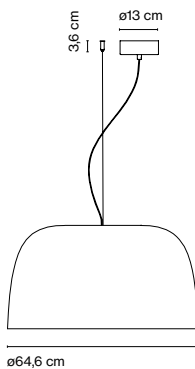

Djembé 65.35