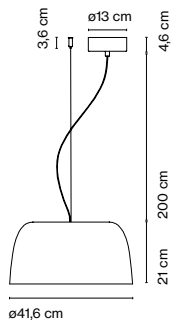

Djembé

Joan Gaspar

marset

Djembé 42.21

Djembé 42.28

Djembé 42

LED SMD 21,7W
700mA 2700K CRI90
42.21 Luminaire 955lm
42.28 Luminaire 925lm

Light source 2040lm*
(included)
*in all versions

Djembé 65

LED SMD 28,5W
700mA 2700K CRI90
65.23 Luminaire 1843lm
65.35 Luminaire 1845lm
65.45 Luminaire 1770lm

Light Source 3023lm*
(included)
*in all versions

Black electrical cord

Shade made of bi-injected rotary moulded polyethylene: stone texture on the outer part and smooth satin white on the inner part of the fixture. Diffuser in lacquered grey aluminium.