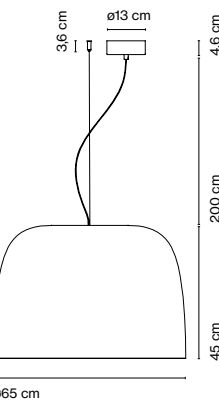

Djembé 65.45