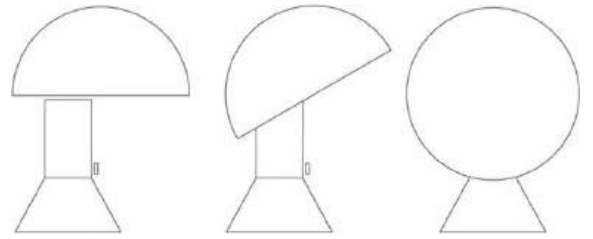

# Elmetto

Elio Martinelli

Typology Table  
 Utilisation Indoor

colors

230 - 110V 5 W E27

direct light

indirect light

Table lamp indirect light. Adjustable reflector with inside screen made of aluminium painted in white. Painted ABS moulded structure. The lamp consist of a section of cone base and an adjustable diffuser dome-shaped.

Designed by Elio Martinelli in 1976, Elmetto even though in the design rigour, focuses on the functionality of the use with a large switch in the central body, easy to find in the dark and an adjustable reflector simple to move by the touch of a finger and it allows to shield the light source. A reliable friend, a companion of the evening.

Family	Elmetto
Typology	Table
Utilisation	Indoor

---

### Dimensions

Height	28 cm
Diameter	22 cm
Power supply cable length	200 cm
Weight	1.1 Kg

---