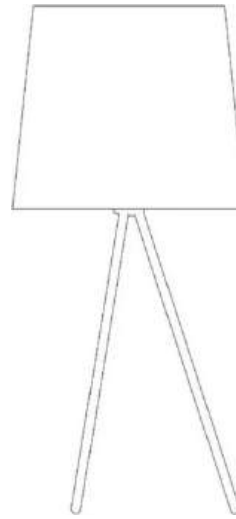

# Eva

Emiliana Martinelli

colors

Typology Floor  
Utilisation Indoor

230V 20 W E27

direct light

indirect light

Floor lamp direct and indirect light painted metal structure. Fabric shade. With light intensity regulator. For dimmable Led bulb.

Family	Eva
Typology	Floor
Utilisation	Indoor

**Dimensions**

Height	192 cm
Diameter	100 cm
Power supply cable length	50+200 cm
Weight	14 Kg

**Materials**

Structure	aluminium	Diffuser	fabric
-----------	-----------	----------	--------