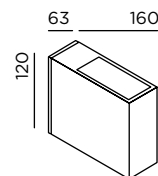

material:
aluminium die-casting powder-coated
+ safety glass clear

protection class: IP65

This product contains a light source of energy efficiency class F

light direction:

Farbe
colour

anthracite
RAL 7016

Art.-Nr.
item no.

93160-AN

Systemleistung
system performance

12 W/630 lm

deep black
RAL 9005

93160-BL

12 W/630 lm

Größe in mm
size in mm