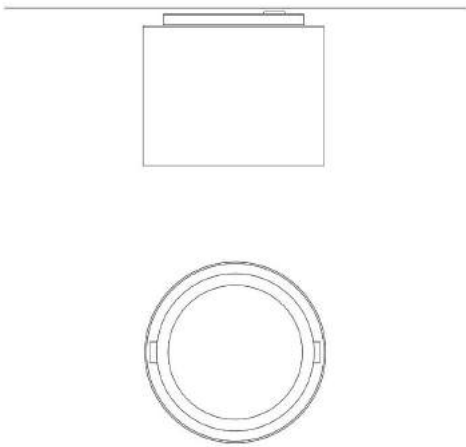

2876/1/L/1/35/NE eye

design emiliana martinelli, 2005

Ceiling lamp with swivel direct light. Structure in aluminium in white lacquered color. LED light source integrated. Complete of electronic driver.

2876/1/L/1/35/NE eye

Dimensions

Width:	-	Hole Diameter:	-
Height:	11 cm	Hole Depth:	-
Length:	-	Net weight:	1 Kg
Depth:	-		
Diameter:	16 cm		

Light Source

Watt:	17,3W
Lumen:	2120 lm
Light Source:	led
CRI:	>90
duration:	50000
CCT:	3000K
Energy degree:	A++

Device Specifications

Type of emission:	direct	Power cable length:	-	Driver:	included
Power:	27W	Steel cable length:	-	Power supply assembly:	internal
Light output:	2882lm	Glow Wire Test:	-	Power supply:	electronic power supply
Beam angle:	35°	Impact Resistance:	-	Type of dimming:	-
				Voltage:	230V

technical drawing

Dimensions

Width: -
Height: 11 cm
Length: -
Depth: -
Diameter: 16 cm

Hole Diameter: -
Hole Depth: -
Net weight: 1 Kg

photometrics data

17W 3000K LED

h (m)	Ø	Em (lux)
h1	0.2/0.2	11134
h2	0.5/0.5	2784
h3	0.7/0.7	1237
h4	1.0/1.0	696
h5	1.2/1.2	445