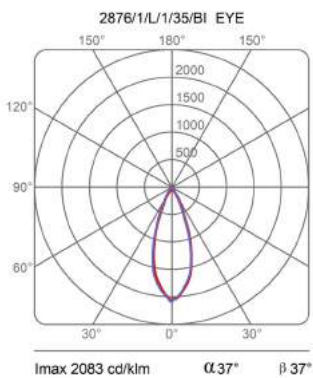

Dimensions

Width:	-	Hole Diameter:	-
Height:	11 cm	Hole Depth:	-
Length:	-	Net weight:	1 Kg
Depth:	-		
Diameter:	16 cm		

Light Source

Watt:	17,3W
Lumen:	2120 lm
Light Source:	led
CRI:	>90
duration:	50000
CCT:	3000K
Energy degree:	A++

Device Specifications

Type of emission:	direct	Power cable length:	-	Driver:	included
Power:	27W	Steel cable length:	-	Power supply assembly:	internal
Light output:	2882lm	Glow Wire Test:	-	Power supply:	electronic power supply
Beam angle:	35°	Impact Resistance:	-	Type of dimming:	-
				Voltage:	230V

technical drawing

Dimensions

Width: -
Height: 11 cm
Length: -
Depth: -
Diameter: 16 cm

Hole Diameter: -
Hole Depth: -
Net weight: 1 Kg

photometrics data

17W 3000K LED

h (m)	Ø	Em (lux)
h1	0.2/0.2	11134
h2	0.5/0.5	2784
h3	0.7/0.7	1237
h4	1.0/1.0	696
h5	1.2/1.2	445

17W 3000K LED

h (m)	Ø	Em (lux)
h1	0.7/0.7	2780
h2	1.3/1.3	695
h3	2.0/2.0	309
h4	2.7/2.7	174
h5	3.3/3.4	111

eye 2876/1/L/1/35/NE
design emiliana martinelli, 2005