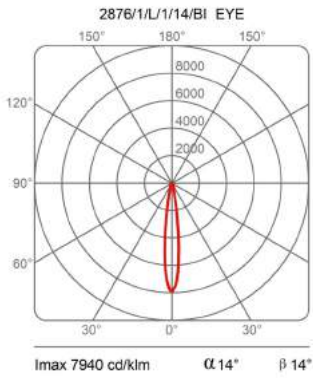

Dimensions

Width:	-	Hole Diameter:	-
Height:	11 cm	Hole Depth:	-
Length:	-	Net weight:	1 Kg
Depth:	-		
Diameter:	16 cm		

Light Source

Watt:	17,3W
Lumen:	2120 lm
Light Source:	led
CRI:	>90
duration:	50000
CCT:	3000K
Energy degree:	A++

Device Specifications

Type of emission:	direct	Power cable length:	-	Driver:	included
Power:	27W	Steel cable length:	-	Power supply assembly:	internal
Light output:	2882lm	Glow Wire Test:	-	Power supply:	electronic power supply
Beam angle:	35°	Impact Resistance:	-	Type of dimming:	-
				Voltage:	230V

technical drawing

Dimensions

Width: -
Height: 11 cm
Length: -
Depth: -
Diameter: 16 cm

Hole Diameter: -
Hole Depth: -
Net weight: 1 Kg

photometrics data

17W 3000K LED

h (m)	Ø	Em (lux)
h1	0.2/0.2	11134
h2	0.5/0.5	2784
h3	0.7/0.7	1237
h4	1.0/1.0	696
h5	1.2/1.2	445

17W 3000K LED

h (m)	Ø	Em (lux)
h1	0.7/0.7	2780
h2	1.3/1.3	695
h3	2.0/2.0	309
h4	2.7/2.7	174
h5	3.3/3.4	111

eye 2876/1/L/1/35/NE
design emiliana martinelli, 2005