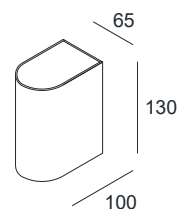

FEELING

SPECIFICATIONS

MOUNTING		WALL
POWER	[W]	2x3
LAMP		built-in LED
LUMINOUS FLUX*	[lm]	2x150
LIGHT COLOUR	[K]	3000
CRI		>80
BEAM ANGLE	[°]	-
AVERAGE LIFETIME	[h]	L80/B50.000
LUMINOUS EFFICACY	[lm/W]	50
POWER SUPPLY	[V] [A]	220-240V AC 50/60 Hz
LED-DRIVER		INCLUDED
DIMMING		NO
THROUGH-WIRING		NO
MATERIAL		ALUMINUM
INGRESS PROTECTION		IP20
PROTECTION CLASS		I
NET WEIGHT	[kg]	0,48
GROSS WEIGHT	[kg]	0,50
COLOUR (HOUSING)		BLACK ~RAL9004/ GOLD inside

LIGHT DISTRIBUTION

n/a

*Luminous flux values are nominal LED data at a operating temperature of 25° C

OPTIONS / OPTIONAL ACCESSORIES

Colours

black/gold

MOUNTING DIMENSIONS

FIXTURE DIMENSIONS