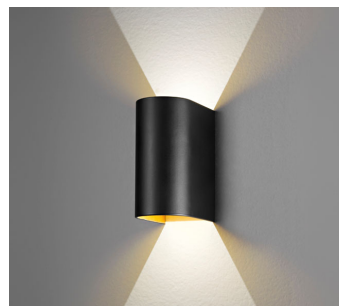

FEELING

SPECIFICATIONS

MOUNTING		WALL
POWER	[W]	2x3
LAMP		built-in LED
LUMINOUS FLUX*	[lm]	2x150
LIGHT COLOUR	[K]	3000
CRI		>80
BEAM ANGLE	[°]	-
AVERAGE LIFETIME	[h]	L80/B50.000
LUMINOUS EFFICACY	[lm/W]	50
POWER SUPPLY	[V] [A]	220-240V AC 50/60 Hz
LED-DRIVER		INCLUDED
DIMMING		NO
THROUGH-WIRING		NO
MATERIAL		ALUMINUM
INGRESS PROTECTION		IP20
PROTECTION CLASS		I
NET WEIGHT	[kg]	0,48
GROSS WEIGHT	[kg]	0,50
COLOUR (HOUSING)		BLACK ~RAL9004/ GOLD inside

LIGHT DISTRIBUTION

n/a

*Luminous flux values are nominal LED data at a operating temperature of 25° C

OPTIONS / OPTIONAL ACCESSORIES

Colours

black/gold

MOUNTING DIMENSIONS

FIXTURE DIMENSIONS