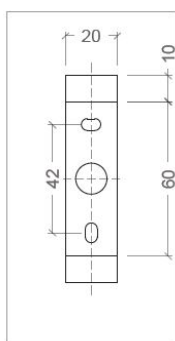

FEELING

SPECIFICATIONS

MOUNTING		WALL
POWER	[W]	2x3
LAMP		built-in LED
LUMINOUS FLUX*	[lm]	2x150
LIGHT COLOUR	[K]	3000
CRI		>80
BEAM ANGLE	[°]	-
AVERAGE LIFETIME	[h]	L80/B50.000
LUMINOUS EFFICACY	[lm/W]	50
POWER SUPPLY	[V] [A]	220-240V AC 50/60 Hz
LED-DRIVER		INCLUDED
DIMMING		NO
THROUGH-WIRING		NO
MATERIAL		ALUMINUM
INGRESS PROTECTION		IP20
PROTECTION CLASS		I
NET WEIGHT	[kg]	0,48
GROSS WEIGHT	[kg]	0,50
COLOUR (HOUSING)		BLACK ~RAL9004/ GOLD inside

LIGHT DISTRIBUTION

n/a

*Luminous flux values are nominal LED data at a operating temperature of 25° C

OPTIONS / OPTIONAL ACCESSORIES

Colours

black/gold

MOUNTING DIMENSIONS

FIXTURE DIMENSIONS