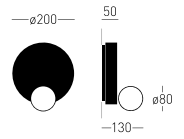

SELECTED MODEL

Firefly K SW TRIAC

BLACK

COLOR LIGHT
2700 K CRI \geq 97

INDEX
26.2101.78A.002

WEIGHT
1,50 kg

SOURCE LIGHT
SLED 6,5 W

DIMMING
RC TRIAC

IP
IP20

FLUX
540 LM

POWER SUPPLY
230 V 50 Hz

BEAM ANGLE
>90°

Series Firefly K

WALL MOUNTED

The Firefly series is the latest project of the Wrocław studio MIXD. The name refers to "glowing" insects - fireflies that add charm to July nights. Lamps in this series not only resemble the shape of magic skylights - they have a very elegant aluminum body, finished with a delicate glass shade - but like them, they offer unique, moody light. Lamps from the Firefly series are available in the form of a wall mounted, standing lamp and hanging lamp.