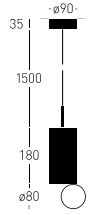

Series Firefly Z

SUSPENDED

The Firefly series is the latest project of the Wrocław studio MIXD. The name refers to "glowing" insects - fireflies that add charm to July nights. Lamps in this series not only resemble the shape of magic skylights - they have a very elegant aluminum body, finished with a delicate glass shade - but like them, they offer unique, moody light. Lamps from the Firefly series are available in the form of a wall mounted, standing lamp and hanging lamp.

Firefly Z is basic and complementary lighting, which is perfect for places such as clubs, galleries, hotels, as well as offices and homes.

TO DOWNLOAD:

[3D Firefly Z](#)

[Firefly Z Manuals](#)