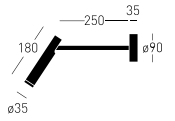

Series Flask K

WALL MOUNTED

Flask K are spotlights perfect for illuminating paintings, which is owed to their elongated arms and subtle design. Thanks to their high quality and integrated LED light source, the luminaires provide natural light in interiors, while a special lens enables adjusting the lighting angle in the range of 15° to 40°.

Basic, complementary and spot lighting. Flask K will work perfectly at establishments such as clubs, galleries, and hotels, but also as lighting for the office and home.

TO DOWNLOAD:

[3D Flask K](#)

[Declaration of Conformity Flask K](#)

[CE-Konformitätserklärung Flask K](#)

[Flask K Manuals](#)