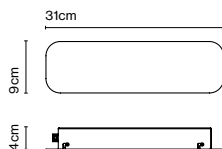

Canopy Fris

Luminaire: 220 - 240 VAC Casambi 35W (max.)

Class I

Luminaire: 220 - 240 VAC TRIAC 20W (max.)

Class II

● Black

Luminaire: 220-240 VAC DALI / Casambi 35- 60W (max.)

Class I

Luminaire: 220-240 VAC TRIAC 50W (max.)

Class II

● Black

Luminaire: 220 - 240 VAC DALI / Casambi 100W (max.)

Class I

Luminaire: 220 - 240 VAC TRIAC 100W (max.)

Class II

● Black

Product note: Take into account the total power in watts and the power of the driver. The wattage of the selected lamps cannot exceed the max wattage of the canopy's driver. Therefore, you must choose your canopy/driver by the power required.

Canopies are not compatible with Fris Pro.