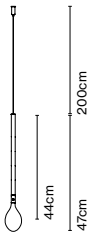

- [Download](#) Assembly instructions
- [Download](#) Photometric data
- [Download](#) 2D
- [Download](#) 3D

Through the transparent glass we see the lamp's interior, which consists of two profiles: one includes the light source and the other acts as a parabola, projecting a crisp, intense light.

Canopies are not compatible with Fris Pro.

Power supply (RSC)

Power supply 20W - 24V - Class II - Triac

Power supply 50W - 24V - Class II - Triac

Power supply 35W - 24V - Class II - DALI

Power supply 60W - 24V - Class II - DALI

Disk accessory

Side cover

dimnable

Hooks, unions and supports

Hook 47 x1

Double hook 96 x1

Double hook 71 x1

Double hook 146 x1

Support 13x2

Union 30

Union 50

Union 100

Support Fris A 16 x2

Support Fris A 37 x2

Aluminium structure

● Black