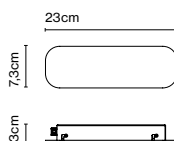

Canopy Fris

Luminaire: 220 - 240 VAC Casambi 35W (max.)

Class I

Luminaire: 220 - 240 VAC TRIAC 20W (max.)

Class II

● Black

Luminaire: 220-240 VAC DALI / Casambi 35- 60W (max.)

Class I

Luminaire: 220-240 VAC TRIAC 50W (max.)

Class II

● Black

Luminaire: 220 - 240 VAC DALI / Casambi 100W (max.)

Class I

Luminaire: 220 - 240 VAC TRIAC 100W (max.)

Class II

● Black

Product note: Take into account the total power in watts and the power of the driver. The wattage of the selected lamps cannot exceed the max wattage of the canopy's driver. Therefore, you must choose your canopy/driver by the power required.

Canopies are not compatible with Fris Pro.