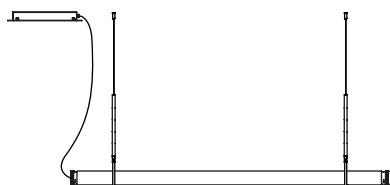

Product notes: Hooks, unions and supports to make compositions.

Examples of compositions Fris

- 1 unit Fris 155
- 1 unit Hook 50 x2
- 1 unit Canopy

- 2 units Fris 215
- 2 units Hook 50 x2
- 1 unit Canopy
- 1 unit Side cover

Product notes: Max. 3x Fris 155
Max. 2x Fris 215

- 2 units Fris 215
- 2 units Double hook 96
- 1 unit Canopy

- 1 unit Fris 155
- 1 unit Fris 215
- 1 unit Hook 50 x2
- 1 unit Hook 50 x1
- 1 unit Union 30
- 1 unit Canopy Fris 155
- 1 unit Canopy Fris 215