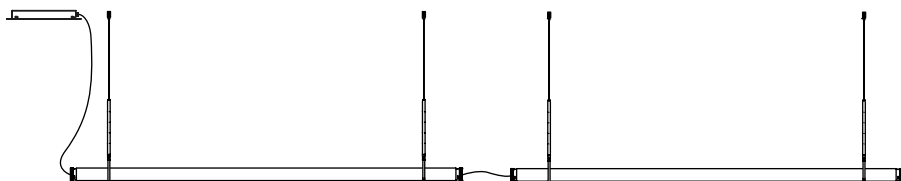

- 2 units Fris 215
- 2 units Hook 50 x2
- 1 unit Canopy
- 1 unit Side cover

Product notes: Max. 3x Fris 155
Max. 2x Fris 215