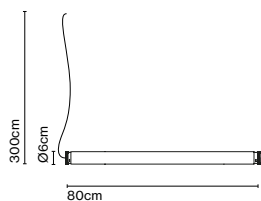

LED opening degrees:
30° y 65° available upon request.

Power supply and canopy included.
Hooks unions and supports to be ordered separately.

[Download](#) Assembly instructions
[Download](#) Photometric data
[Download](#) 2D
[Download](#) 3D

Through the transparent glass we see the lamp's interior, which consists of two profiles: one includes the light source and the other acts as a parabola, projecting a crisp, intense light.

Fris 80

Fris 155

- [Download](#) Assembly instructions
- [Download](#) Photometric data
- [Download](#) 2D
- [Download](#) 3D

Through the transparent glass we see the lamp's interior, which consists of two profiles: one includes the light source and the other acts as a parabola, projecting a crisp, intense light.