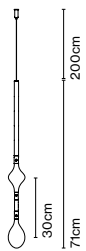

- [Download](#) Assembly instructions
- [Download](#) Photometric data
- [Download](#) 2D
- [Download](#) 3D

Through the transparent glass we see the lamp's interior, which consists of two profiles: one includes the light source and the other acts as a parabola, projecting a crisp, intense light.

Disk accessory

Side cover

dimnable

Hooks, unions and supports

Hook 47 x1

Double hook 96 x1

Double hook 71 x1

Double hook 146 x1

Support 13x2

Union 30

Union 50

Union 100

Support Fris A 16 x2

Support Fris A 37 x2

Aluminium structure

● Black