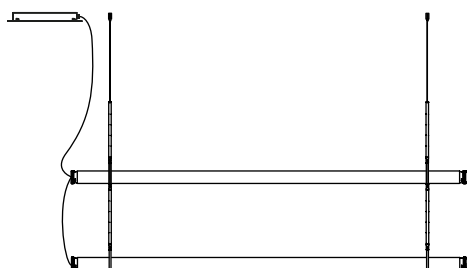

Product notes: Hooks, unions and supports to make compositions.

Examples of compositions Fris

- 1 unit Fris 155
- 1 unit Hook 50 x2
- 1 unit Canopy

- 2 units Fris 215
- 2 units Hook 50 x2
- 1 unit Canopy
- 1 unit Side cover

Product notes: Max. 3x Fris 155
Max. 2x Fris 215

- 2 units Fris 215
- 2 units Double hook 96
- 1 unit Canopy

- 1 unit Fris 155
- 1 unit Fris 215
- 1 unit Hook 50 x2
- 1 unit Hook 50 x1
- 1 unit Union 30
- 1 unit Canopy Fris 155
- 1 unit Canopy Fris 215