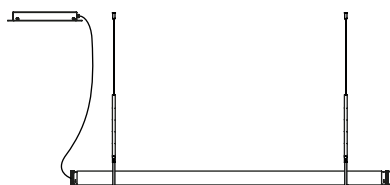

Disk accessory

Side cover

dimnable

Hooks, unions and supports

Hook 47 x1

Double hook 96 x1

Double hook 71 x1

Double hook 146 x1

Support 13x2

Union 30

Union 50

Union 100

Support Fris A 16 x2

Support Fris A 37 x2

Aluminium structure

● Black

Product notes: Hooks, unions and supports to make compositions.

Examples of compositions Fris

- 1 unit Fris 155
- 1 unit Hook 50 x2
- 1 unit Canopy

- 2 units Fris 215
- 2 units Hook 50 x2
- 1 unit Canopy
- 1 unit Side cover