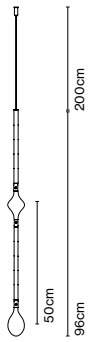

Through the transparent glass we see the lamp's interior, which consists of two profiles: one includes the light source and the other acts as a parabola, projecting a crisp, intense light.

Fris 80

Fris 155

Fris 215

Light source:
 LED SMD 24Vdc 42W 2700K CRI90 5100lm
 LED SMD 24Vdc 42W 3000K CRI90 4960lm
 Luminaire:
 (Power supply not included) 3132lm

Cable lenght: 3 m
 Wire installation: Hardwired
 Color cord: Black
 LED included

- [Download](#) Assembly instructions
- [Download](#) Photometric data
- [Download](#) 2D
- [Download](#) 3D

Through the transparent glass we see the lamp's interior, which consists of two profiles: one includes the light source and the other acts as a parabola, projecting a crisp, intense light.

Disk accessory

Side cover

dimnable

Hooks, unions and supports

Hook 47 x1

Double hook 96 x1

Double hook 71 x1

Double hook 146 x1