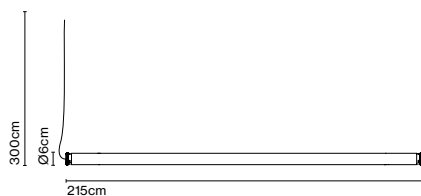

Fris 215

Fris 80

Light source:
LED SMD 24Vdc 13,7W 2700K CRI90 1657lm
LED SMD 24Vdc 13,7W 3000K CRI90 1612lm
Luminaire:
(Power supply not included) 1165lm

Fris 155

Light source:
LED SMD 24Vdc 29,4W 2700K CRI90 3570lm
LED SMD 24Vdc 29,4W 3000K CRI90 3472lm
Luminaire:
(Power supply not included) 2258lm

Fris 215

Light source:
LED SMD 24Vdc 42W 2700K CRI90 5100lm
LED SMD 24Vdc 42W 3000K CRI90 4960lm
Luminaire:
(Power supply not included) 3132lm

Cable lenght: 3 m
Wire installation: Hardwired
Color cord: Black
LED included

Aluminium structure. Glass diffuser tube to direct the light in different directions.

- Black
- Bronze

dimmable*

* Depends on the power supply purchased.

Product notes:
Remote 24V power supply to be ordered separately.
Hooks, unions or supports to be ordered separately.

- [Download](#) Assembly instructions
- [Download](#) Photometric data
- [Download](#) 2D
- [Download](#) 3D

Through the transparent glass we see the lamp's interior, which consists of two profiles: one includes the light source and the other acts as a parabola, projecting a crisp, intense light.