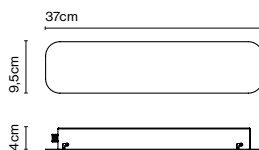

Canopy Fris

Luminaire: 220 - 240 VAC Casambi 35W (max.)

Class I

Luminaire: 220 - 240 VAC TRIAC 20W (max.)

Class II

● Black

Luminaire: 220-240 VAC DALI / Casambi 35- 60W (max.)

Class I

Luminaire: 220-240 VAC TRIAC 50W (max.)

Class II

● Black

Luminaire: 220 - 240 VAC DALI / Casambi 100W (max.)

Class I

Luminaire: 220 - 240 VAC TRIAC 100W (max.)

Class II

● Black

Product note: Take into account the total power in watts and the power of the driver. The wattage of the selected lamps cannot exceed the max wattage of the canopy's driver. Therefore, you must choose your canopy/driver by the power required.

Canopies are not compatible with Fris Pro.