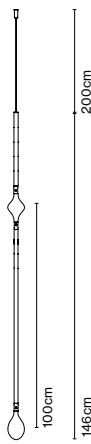

Through the transparent glass we see the lamp's interior, which consists of two profiles: one includes the light source and the other acts as a parabola, projecting a crisp, intense light.

Fris 80

Fris 155

Fris 215

Light source:
 LED SMD 24Vdc 42W 2700K CRI90 5100lm
 LED SMD 24Vdc 42W 3000K CRI90 4960lm
 Luminaire:
 (Power supply not included) 3132lm

Cable lenght: 3 m
 Wire installation: Hardwired
 Color cord: Black
 LED included

- [Download](#) Assembly instructions
- [Download](#) Photometric data
- [Download](#) 2D
- [Download](#) 3D

Through the transparent glass we see the lamp's interior, which consists of two profiles: one includes the light source and the other acts as a parabola, projecting a crisp, intense light.

Disk accessory

Side cover

dimnable

Hooks, unions and supports

Hook 47 x1

Double hook 96 x1

Double hook 71 x1

Double hook 146 x1