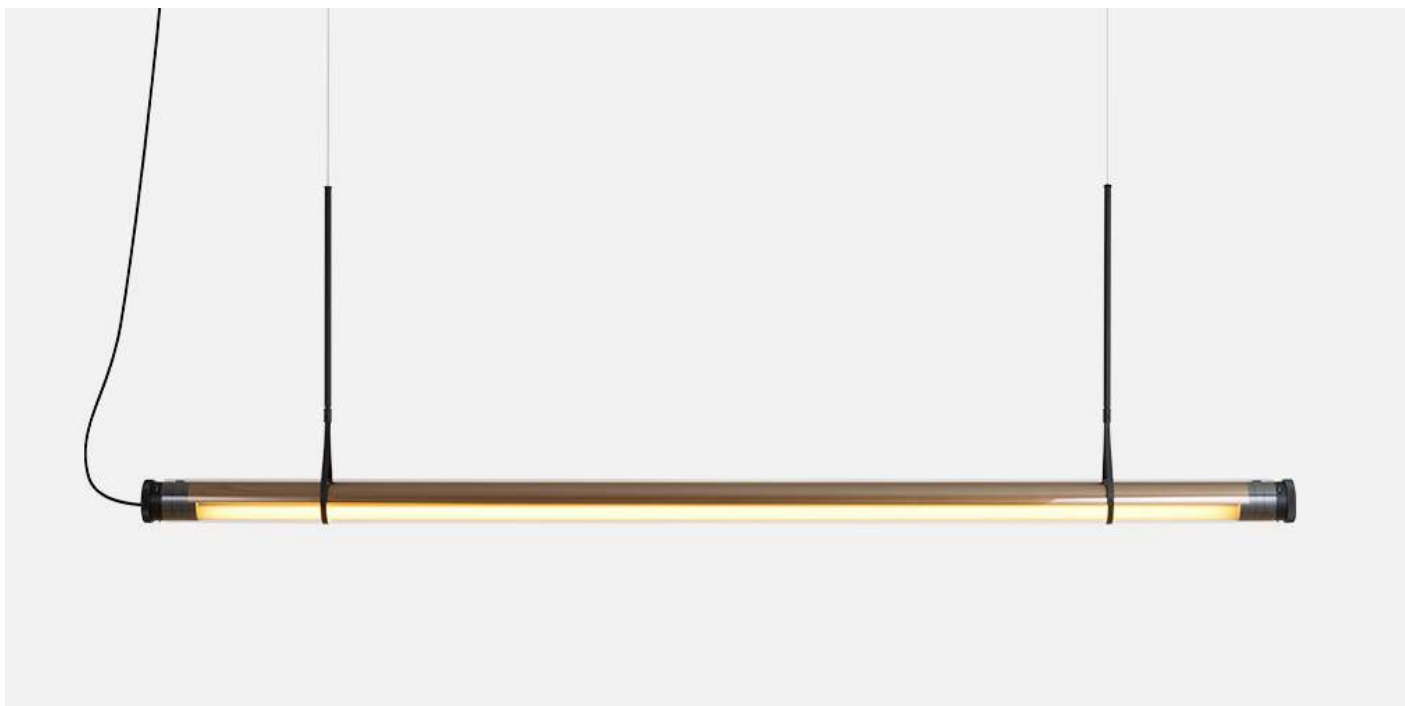

Fris

Joan Gaspar

marset

**Fris Pro 155****Fris Pro 155**

Light source:
LED SMD 1050mA 38W 3000K CRI90 5495lm
UGR <19, LED opening degrees: 55°
Luminaire:
(Power supply not included) 3991lm

DALI
Casambi

Cable length: 3 m
Wire installation: Hardwired
Color cord: Black
Canopy color: Black
LED included

Aluminium structure. Glass diffuser tube to direct the light in different directions.

● Black
● Bronze

dimnable

Product notes:
Tunable white (27K - 40K) available upon request.
4000K available upon request

Through the transparent glass we see the lamp's interior, which consists of two profiles: one includes the light source and the other acts as a parabola, projecting a crisp, intense light.

Fris 80

Fris 155

- [Download](#) Assembly instructions
- [Download](#) Photometric data
- [Download](#) 2D
- [Download](#) 3D

Through the transparent glass we see the lamp's interior, which consists of two profiles: one includes the light source and the other acts as a parabola, projecting a crisp, intense light.