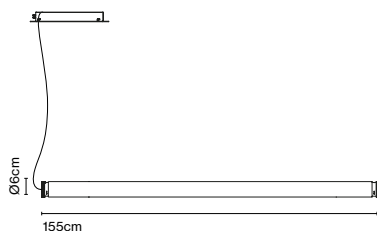

Fris

Joan Gaspar

marset

**Fris Pro 155****Fris Pro 155**

Light source:
LED SMD 1050mA 38W 3000K CRI90 5495lm
UGR <19, LED opening degrees: 55°
Luminaire:
(Power supply not included) 3991lm

DALI
Casambi

Cable length: 3 m
Wire installation: Hardwired
Color cord: Black
Canopy color: Black
LED included

LED opening degrees:
30° y 65° available upon request.

Power supply and canopy included.
Hooks unions and supports to be ordered separately.

[Download](#) Assembly instructions
[Download](#) Photometric data
[Download](#) 2D
[Download](#) 3D

Through the transparent glass we see the lamp's interior, which consists of two profiles: one includes the light source and the other acts as a parabola, projecting a crisp, intense light.

Fris 80

Fris 155

- [Download](#) Assembly instructions
- [Download](#) Photometric data
- [Download](#) 2D
- [Download](#) 3D

Through the transparent glass we see the lamp's interior, which consists of two profiles: one includes the light source and the other acts as a parabola, projecting a crisp, intense light.