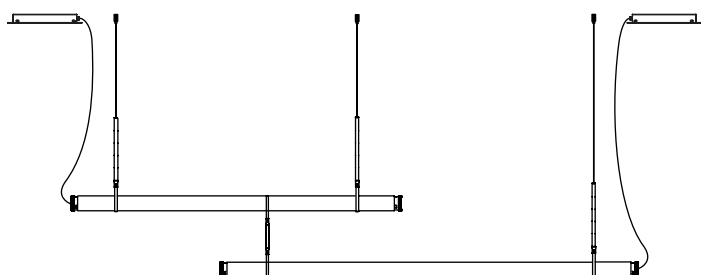

- [Download](#) Assembly instructions
- [Download](#) Photometric data
- [Download](#) 2D
- [Download](#) 3D

Through the transparent glass we see the lamp's interior, which consists of two profiles: one includes the light source and the other acts as a parabola, projecting a crisp, intense light.

Product notes: Hooks, unions and supports to make compositions.

Examples of compositions Fris

- 1 unit Fris 155
- 1 unit Hook 50 x2
- 1 unit Canopy

- 2 units Fris 215
- 2 units Hook 50 x2
- 1 unit Canopy
- 1 unit Side cover

Product notes: Max. 3x Fris 155
Max. 2x Fris 215

- 2 units Fris 215
- 2 units Double hook 96
- 1 unit Canopy

- 1 unit Fris 155
- 1 unit Fris 215
- 1 unit Hook 50 x2
- 1 unit Hook 50 x1
- 1 unit Union 30
- 1 unit Canopy Fris 155
- 1 unit Canopy Fris 215