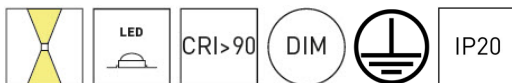

GINO

SPECIFICATIONS

MOUNTING		WALL
POWER	[W]	6
LAMP		built-in LED
LUMINOUS FLUX*	[lm]	450 / 470
LIGHT COLOUR	[K]	2700 / 3000
CRI		>90
BEAM ANGLE	[°]	-
AVERAGE LIFETIME	[h]	L80/B50.000
LUMINOUS EFFICACY	[lm/W]	75
POWER SUPPLY	[V] [A]	220-240V AC 50/60 Hz
LED-DRIVER		INCLUDED
DIMMING		PHASE DIM
THROUGH-WIRING		NO
MATERIAL		ALUMINUM
INGRESS PROTECTION		IP20
PROTECTION CLASS		I
NET WEIGHT	[kg]	0,68
GROSS WEIGHT	[kg]	0,70
COLOUR (HOUSING)		WHITE ~RAL9003
COLOUR (HOUSING)		BLACK ~RAL9005

LIGHT DISTRIBUTION

*Luminous flux values are nominal LED data at a operating temperature of 25° C

OPTIONS / OPTIONAL ACCESSORIES

Colours

white

black

MOUNTING DIMENSIONS

FIXTURE DIMENSIONS