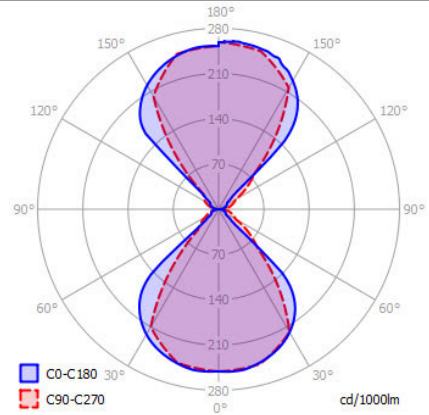

GINO

SPECIFICATIONS

MOUNTING		WALL
POWER	[W]	6
LAMP		built-in LED
LUMINOUS FLUX*	[lm]	450 / 470
LIGHT COLOUR	[K]	2700 / 3000
CRI		>90
BEAM ANGLE	[°]	-
AVERAGE LIFETIME	[h]	L80/B50.000
LUMINOUS EFFICACY	[lm/W]	75
POWER SUPPLY	[V] [A]	220-240V AC 50/60 Hz
LED-DRIVER		INCLUDED
DIMMING		PHASE DIM
THROUGH-WIRING		NO
MATERIAL		ALUMINUM
INGRESS PROTECTION		IP20
PROTECTION CLASS		I
NET WEIGHT	[kg]	0,68
GROSS WEIGHT	[kg]	0,70
COLOUR (HOUSING)		WHITE ~RAL9003
COLOUR (HOUSING)		BLACK ~RAL9005

LIGHT DISTRIBUTION

*Luminous flux values are nominal LED data at a operating temperature of 25° C

OPTIONS / OPTIONAL ACCESSORIES

Colours

white

black

MOUNTING DIMENSIONS

FIXTURE DIMENSIONS