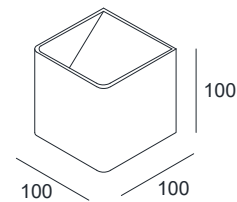

GINO

SPECIFICATIONS

MOUNTING		WALL
POWER	[W]	6
LAMP		built-in LED
LUMINOUS FLUX*	[lm]	450 / 470
LIGHT COLOUR	[K]	2700 / 3000
CRI		>90
BEAM ANGLE	[°]	-
AVERAGE LIFETIME	[h]	L80/B50.000
LUMINOUS EFFICACY	[lm/W]	75
POWER SUPPLY	[V] [A]	220-240V AC 50/60 Hz
LED-DRIVER		INCLUDED
DIMMING		PHASE DIM
THROUGH-WIRING		NO
MATERIAL		ALUMINUM
INGRESS PROTECTION		IP20
PROTECTION CLASS		I
NET WEIGHT	[kg]	0,68
GROSS WEIGHT	[kg]	0,70
COLOUR (HOUSING)		WHITE ~RAL9003
COLOUR (HOUSING)		BLACK ~RAL9005

LIGHT DISTRIBUTION

*Luminous flux values are nominal LED data at a operating temperature of 25° C

OPTIONS / OPTIONAL ACCESSORIES

Colours

white

black

MOUNTING DIMENSIONS

FIXTURE DIMENSIONS