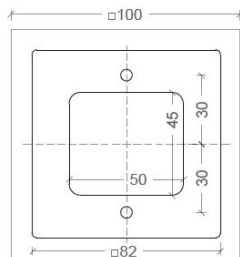

GINO

SPECIFICATIONS

MOUNTING		WALL
POWER	[W]	6
LAMP		built-in LED
LUMINOUS FLUX*	[lm]	450 / 470
LIGHT COLOUR	[K]	2700 / 3000
CRI		>90
BEAM ANGLE	[°]	-
AVERAGE LIFETIME	[h]	L80/B50.000
LUMINOUS EFFICACY	[lm/W]	75
POWER SUPPLY	[V] [A]	220-240V AC 50/60 Hz
LED-DRIVER		INCLUDED
DIMMING		PHASE DIM
THROUGH-WIRING		NO
MATERIAL		ALUMINUM
INGRESS PROTECTION		IP20
PROTECTION CLASS		I
NET WEIGHT	[kg]	0,68
GROSS WEIGHT	[kg]	0,70
COLOUR (HOUSING)		WHITE ~RAL9003
COLOUR (HOUSING)		BLACK ~RAL9005

LIGHT DISTRIBUTION

*Luminous flux values are nominal LED data at a operating temperature of 25° C

OPTIONS / OPTIONAL ACCESSORIES

Colours

white

black

MOUNTING DIMENSIONS

FIXTURE DIMENSIONS