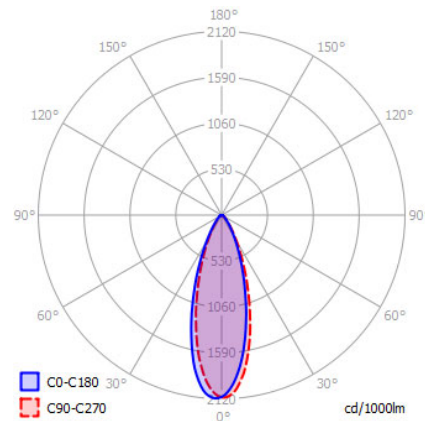

HANGING BALI

SPECIFICATIONS

MOUNTING		CEILING
POWER	[W]	1xGU10 LED
LAMP		NOT INCLUDED
LUMINOUS FLUX*	[lm]	-
LIGHT COLOUR	[K]	-
CRI		-
BEAM ANGLE	[°]	-
AVERAGE LIFETIME	[h]	-
LUMINOUS EFFICACY	[lm/W]	-
POWER SUPPLY	[V] [A]	220-240V AC 50/60 Hz
LED-DRIVER		-
DIMMING		SEE LAMP
THROUGH-WIRING		NO
MATERIAL		ALUMINUM
INGRESS PROTECTION		IP20
PROTECTION CLASS		I
NET WEIGHT	[kg]	1,07
GROSS WEIGHT	[kg]	1,10
COLOUR (HOUSING)		WHITE ~RAL9010
COLOUR (HOUSING)		BLACK ~RAL9004

*Luminous flux values are nominal LED data at a operating temperature of 25° C

LIGHT DISTRIBUTION (OSRAM LAMP)

36°

OPTIONS / OPTIONAL ACCESSORIES

ANTI GLARE RING	GOLD
CEILING HOUSING FOR MULTIPLE PEDANTS LP5/ LP7/ LP8/STAR	
CABLE KIT 5	5000mm cable