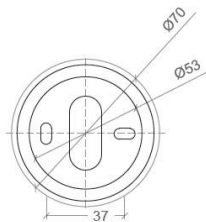

HANGING BALI

SPECIFICATIONS

MOUNTING		CEILING
POWER	[W]	1xGU10 LED
LAMP		NOT INCLUDED
LUMINOUS FLUX*	[lm]	-
LIGHT COLOUR	[K]	-
CRI		-
BEAM ANGLE	[°]	-
AVERAGE LIFETIME	[h]	-
LUMINOUS EFFICACY	[lm/W]	-
POWER SUPPLY	[V] [A]	220-240V AC 50/60 Hz
LED-DRIVER		-
DIMMING		SEE LAMP
THROUGH-WIRING		NO
MATERIAL		ALUMINUM
INGRESS PROTECTION		IP20
PROTECTION CLASS		I
NET WEIGHT	[kg]	1,07
GROSS WEIGHT	[kg]	1,10
COLOUR (HOUSING)		WHITE ~RAL9010
COLOUR (HOUSING)		BLACK ~RAL9004

*Luminous flux values are nominal LED data at a operating temperature of 25° C

LIGHT DISTRIBUTION (OSRAM LAMP)

36°

OPTIONS / OPTIONAL ACCESSORIES

ANTI GLARE RING	GOLD
CEILING HOUSING FOR MULTIPLE PEDANTS LP5/ LP7/ LP8/STAR	
CABLE KIT 5	5000mm cable

Colours

white/black

white/gold

black/black

black/gold

MOUNTING DIMENSIONS

FIXTURE DIMENSIONS

DLS LIGHTING