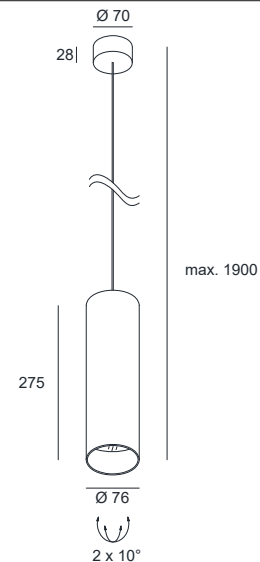

HANGING BALI

SPECIFICATIONS

MOUNTING		CEILING
POWER	[W]	1xGU10 LED
LAMP		NOT INCLUDED
LUMINOUS FLUX*	[lm]	-
LIGHT COLOUR	[K]	-
CRI		-
BEAM ANGLE	[°]	-
AVERAGE LIFETIME	[h]	-
LUMINOUS EFFICACY	[lm/W]	-
POWER SUPPLY	[V] [A]	220-240V AC 50/60 Hz
LED-DRIVER		-
DIMMING		SEE LAMP
THROUGH-WIRING		NO
MATERIAL		ALUMINUM
INGRESS PROTECTION		IP20
PROTECTION CLASS		I
NET WEIGHT	[kg]	1,07
GROSS WEIGHT	[kg]	1,10
COLOUR (HOUSING)		WHITE ~RAL9010
COLOUR (HOUSING)		BLACK ~RAL9004

*Luminous flux values are nominal LED data at a operating temperature of 25° C

LIGHT DISTRIBUTION (OSRAM LAMP)

36°

OPTIONS / OPTIONAL ACCESSORIES

ANTI GLARE RING	GOLD
CEILING HOUSING FOR MULTIPLE PEDANTS LP5/ LP7/ LP8/STAR	
CABLE KIT 5	5000mm cable

Colours

white/black

white/gold

black/black

black/gold

MOUNTING DIMENSIONS

FIXTURE DIMENSIONS

DLS LIGHTING