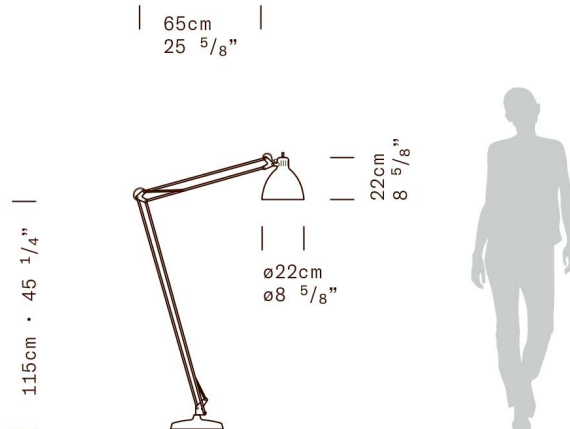

JJ MID - Floor

LEUCOS Design Lab, 2013 - upgraded LED 2021

MATERIALS Steel, aluminum diffuser and base

DIMENSIONS Diffuser: $\varnothing 22\text{cm}$ h 22cm [$\varnothing 8 \frac{5}{8}''$ h $8 \frac{5}{8}''$]
 Base: $\varnothing 27.5\text{cm}$ [$\varnothing 10 \frac{7}{8}''$]
 Structure: maximum height 185cm [$72 \frac{7}{8}''$];
 maximum outreach 135cm [$53 \frac{1}{8}''$]
 Cable length: 220cm [$86 \frac{5}{8}''$]