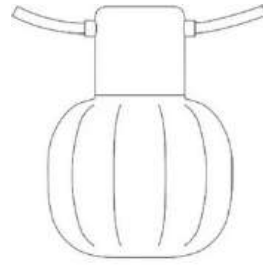

Kiki

10 elements

Paola Navone

colors

Typology Pendant
Utilisation External

230V 10x 5 W 440 lm (4400lm)

diffuse light

Chain of hanging lights for outdoor use comprised of 10 light points fixed at a distance of 100 cm one from the other on the electrical cable.

Cable length of 15 m for 10 light points.

The support is molded in resin and rubber, black, and cabled for LED bulbs. The diffuser is in rotomolded polyethylene.

At the ends of the cable are 2 hooks to hang the chain.

The Kiki lamp allows illuminating a garden and open spaces in order to enjoy them also at night, creating light effects, functional corners and lighted paths, for a pleasant living experience.

Degree of protection: IP44 plug, IP65 device

Awards:

iF Design Award 2019

Award

Family	Kiki
Typology	Pendant
Utilisation	External

Dimensions

Height	18,5 cm
Lunghezza	1500 cm
Diameter	14,5 cm
Weight	5.8 Kg

Materials

Structure	resin	Diffuser	polyethylene
-----------	-------	----------	--------------