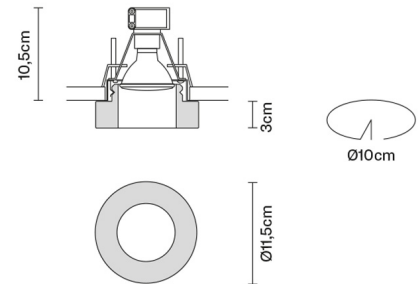

FARETTI

**D27F1535**

*Pamio Design / Luca Scacchetti*

**Description**

Downlight with transparent crystal diffuser with polished stainless steel shade.

**Dimensions**

**Voltage**

220-240V

**Socket**

1xGU10

**Material**

Crystal glass - Stainless steel

**Light source and alternative bulbs**

cod. A11105C01

GU10 1x7W - LED  
Max Watt. 50W

**Available diffuser colours**

**Packaging**

Gross weight: 1.09 kg  
Volume: 0.008 m<sup>3</sup>  
Number of boxes: 1

**Specs**

IP20