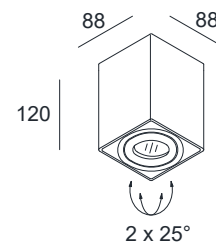

FIXTURE DIMENSIONS

DLS LIGHTING

www.dslighting.com

*DLS
LIGHTING