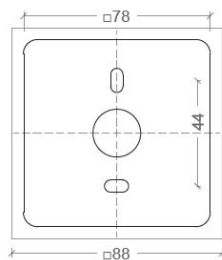

LIGHT BOX SOFT 1

SPECIFICATIONS

MOUNTING		CEILING
POWER	[W]	1xGU10 LED
LAMP		NOT INCLUDED
LUMINOUS FLUX*	[lm]	-
LIGHT COLOUR	[K]	-
CRI		-
BEAM ANGLE	[°]	-
AVERAGE LIFETIME	[h]	-
LUMINOUS EFFICACY	[lm/W]	-
POWER SUPPLY	[V] [A]	220-240V AC 50/60 Hz
LED-DRIVER		-
DIMMING		SEE LAMP
THROUGH-WIRING		NO
MATERIAL		ALUMINUM
INGRESS PROTECTION		IP20
PROTECTION CLASS		I
NET WEIGHT	[kg]	0,72
GROSS WEIGHT	[kg]	0,74
COLOUR (HOUSING)		WHITE ~RAL9003
COLOUR (HOUSING)		BLACK ~RAL9005

LIGHT DISTRIBUTION (OSRAM LAMP)

36°

*Luminous flux values are nominal LED data at a operating temperature of 25° C

OPTIONS / OPTIONAL ACCESSORIES

Colours

white

black

MOUNTING DIMENSIONS

FIXTURE DIMENSIONS

DLS LIGHTING

www.dslighting.com

***DLS**
LIGHTING