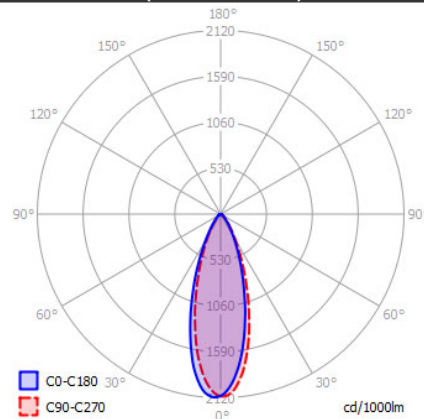

LIGHT BOX SOFT 1

SPECIFICATIONS

MOUNTING		CEILING
POWER	[W]	1xGU10 LED
LAMP		NOT INCLUDED
LUMINOUS FLUX*	[lm]	-
LIGHT COLOUR	[K]	-
CRI		-
BEAM ANGLE	[°]	-
AVERAGE LIFETIME	[h]	-
LUMINOUS EFFICACY	[lm/W]	-
POWER SUPPLY	[V] [A]	220-240V AC 50/60 Hz
LED-DRIVER		-
DIMMING		SEE LAMP
THROUGH-WIRING		NO
MATERIAL		ALUMINUM
INGRESS PROTECTION		IP20
PROTECTION CLASS		I
NET WEIGHT	[kg]	0,72
GROSS WEIGHT	[kg]	0,74
COLOUR (HOUSING)		WHITE ~RAL9003
COLOUR (HOUSING)		BLACK ~RAL9005

LIGHT DISTRIBUTION (OSRAM LAMP)

36°

*Luminous flux values are nominal LED data at a operating temperature of 25° C

OPTIONS / OPTIONAL ACCESSORIES

Colours

white

black

MOUNTING DIMENSIONS