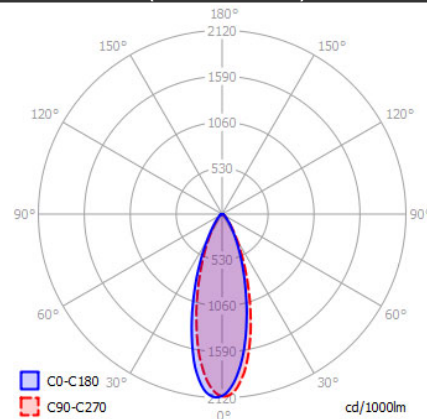

LIGHT BOX SOFT 2

SPECIFICATIONS

MOUNTING		CEILING
POWER	[W]	2xGU10 LED
LAMP		NOT INCLUDED
LUMINOUS FLUX*	[lm]	-
LIGHT COLOUR	[K]	-
CRI		-
BEAM ANGLE	[°]	-
AVERAGE LIFETIME	[h]	-
LUMINOUS EFFICACY	[lm/W]	-
POWER SUPPLY	[V] [A]	220-240V AC 50/60 Hz
LED-DRIVER		-
DIMMING		SEE LAMP
THROUGH-WIRING		NO
MATERIAL		ALUMINUM
INGRESS PROTECTION		IP20
PROTECTION CLASS		I
NET WEIGHT	[kg]	1,27
GROSS WEIGHT	[kg]	1,30
COLOUR (HOUSING)		WHITE ~RAL9003
COLOUR (HOUSING)		BLACK ~RAL9005

LIGHT DISTRIBUTION (OSRAM LAMP)

36°

*Luminous flux values are nominal LED data at a operating temperature of 25° C

OPTIONS / OPTIONAL ACCESSORIES

Colours

MOUNTING DIMENSIONS

FIXTURE DIMENSIONS

DLS LIGHTING