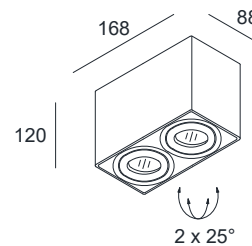

LIGHT BOX SOFT 2

SPECIFICATIONS

MOUNTING		CEILING
POWER	[W]	2xGU10 LED
LAMP		NOT INCLUDED
LUMINOUS FLUX*	[lm]	-
LIGHT COLOUR	[K]	-
CRI		-
BEAM ANGLE	[°]	-
AVERAGE LIFETIME	[h]	-
LUMINOUS EFFICACY	[lm/W]	-
POWER SUPPLY	[V] [A]	220-240V AC 50/60 Hz
LED-DRIVER		-
DIMMING		SEE LAMP
THROUGH-WIRING		NO
MATERIAL		ALUMINUM
INGRESS PROTECTION		IP20
PROTECTION CLASS		I
NET WEIGHT	[kg]	1,27
GROSS WEIGHT	[kg]	1,30
COLOUR (HOUSING)		WHITE ~RAL9003
COLOUR (HOUSING)		BLACK ~RAL9005

LIGHT DISTRIBUTION (OSRAM LAMP)

36°

*Luminous flux values are nominal LED data at a operating temperature of 25° C

OPTIONS / OPTIONAL ACCESSORIES

Colours

MOUNTING DIMENSIONS

FIXTURE DIMENSIONS

DLS LIGHTING