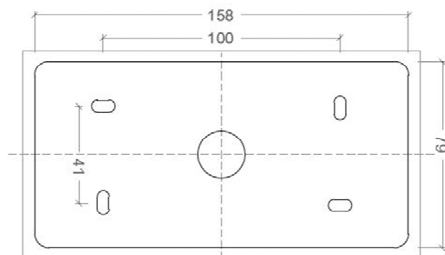

LIGHT BOX SOFT 2

SPECIFICATIONS

MOUNTING		CEILING
POWER	[W]	2xGU10 LED
LAMP		NOT INCLUDED
LUMINOUS FLUX*	[lm]	-
LIGHT COLOUR	[K]	-
CRI		-
BEAM ANGLE	[°]	-
AVERAGE LIFETIME	[h]	-
LUMINOUS EFFICACY	[lm/W]	-
POWER SUPPLY	[V] [A]	220-240V AC 50/60 Hz
LED-DRIVER		-
DIMMING		SEE LAMP
THROUGH-WIRING		NO
MATERIAL		ALUMINUM
INGRESS PROTECTION		IP20
PROTECTION CLASS		I
NET WEIGHT	[kg]	1,27
GROSS WEIGHT	[kg]	1,30
COLOUR (HOUSING)		WHITE ~RAL9003
COLOUR (HOUSING)		BLACK ~RAL9005

LIGHT DISTRIBUTION (OSRAM LAMP)

36°

*Luminous flux values are nominal LED data at a operating temperature of 25° C

OPTIONS / OPTIONAL ACCESSORIES

Colours

MOUNTING DIMENSIONS

FIXTURE DIMENSIONS

DLS LIGHTING