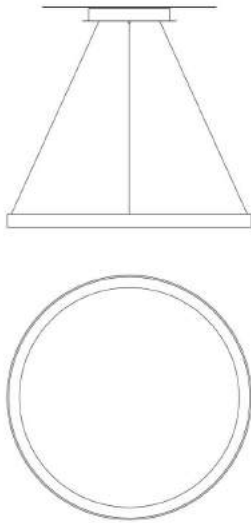

40003/2700/BI LUNAOP

design emiliana martinelli, 2005

Hanging lamp diffused light for LED light source composed by Ø120 code 40003/3000/BI + ceiling stud (code 40008/BI dimmable Push or 40009/BI dimmable Dali). Lacquered aluminum structure in white, diffuser in satin white opal methacrylate, suspended with stainless steel cables adjustable. Dimmable electronic driver integrated into the ceiling stud.

Dimensions

Width:	-
Height:	6,5 cm
Length:	-
Depth:	-
Diameter:	120 cm

Hole Diameter:	-
Hole Depth:	-
Net weight:	5 Kg

Light Source

Watt:	108W
Lumen:	8400 lm
Light Source:	led
CRI:	>90
duration:	50000
CCT:	2700K
Energy degree:	A++

Device Specifications

Type of emission:	diffused	Power cable length:	400 cm	Driver:	not included
Power:	103W	Steel cable length:	350 cm	Power supply assembly:	external
Light output:	7150lm	Glow Wire Test:	-	Power supply:	-
Beam angle:	-	Impact Resistance:	-	Type of dimming:	-
				Voltage:	24V

Power supply unit for
150W push/dali
dimmable Lunaop.

technical drawing

Dimensions

Width: -
 Height: 6,5 cm
 Length: -
 Depth: -
 Diameter: 120 cm

Hole Diameter: -
 Hole Depth: -
 Net weight: 5 Kg

photometrics data