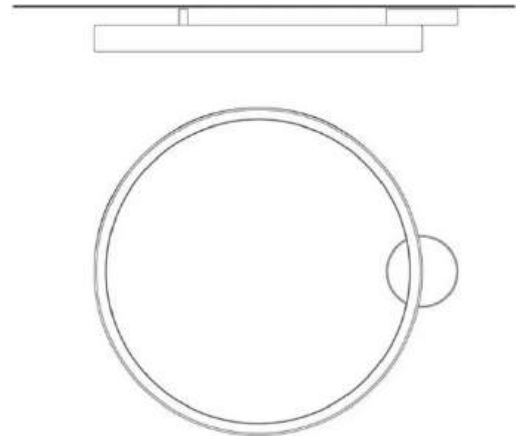

Lunaop

Ceiling Ø 120 cm

Emiliana Martinelli

colors

Typology Ceiling

Utilisation Indoor

230V 108.5 W 9952 lm

diffuse light

Ceiling or wall lamp with diffused light.

Painted aluminium structure.

White opal methacrylate diffuser.

LED light source integrated.

Dimmable Push/Dali, 0-10V e 1-10V electronic driver to build-in or remote.

Available in three sizes and also in the hanging versions.

Family	Lunaop
Typology	Ceiling
Utilisation	Indoor

Dimensions

Height	6,5 cm
Diameter	120 cm
Weight	4.5 Kg

Materials

Structure	aluminium	Diffuser	methacrylate 040
Base	aluminium		

Certifications

Photometric curves

Colour variant code

2886/G/DIM/BI

White