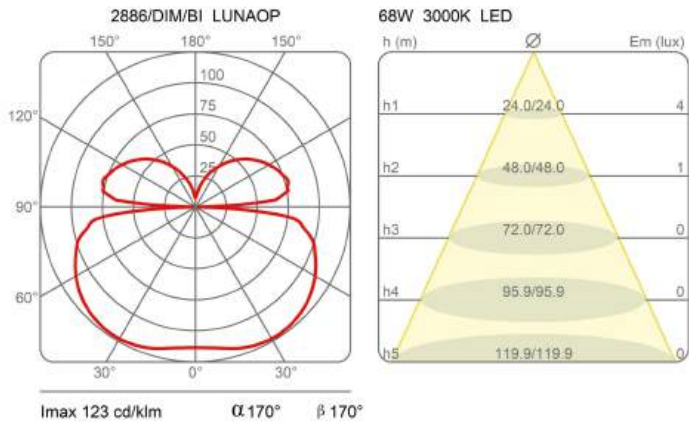

Photometric curves

Colour variant code

2886/G/DIM/BI

White